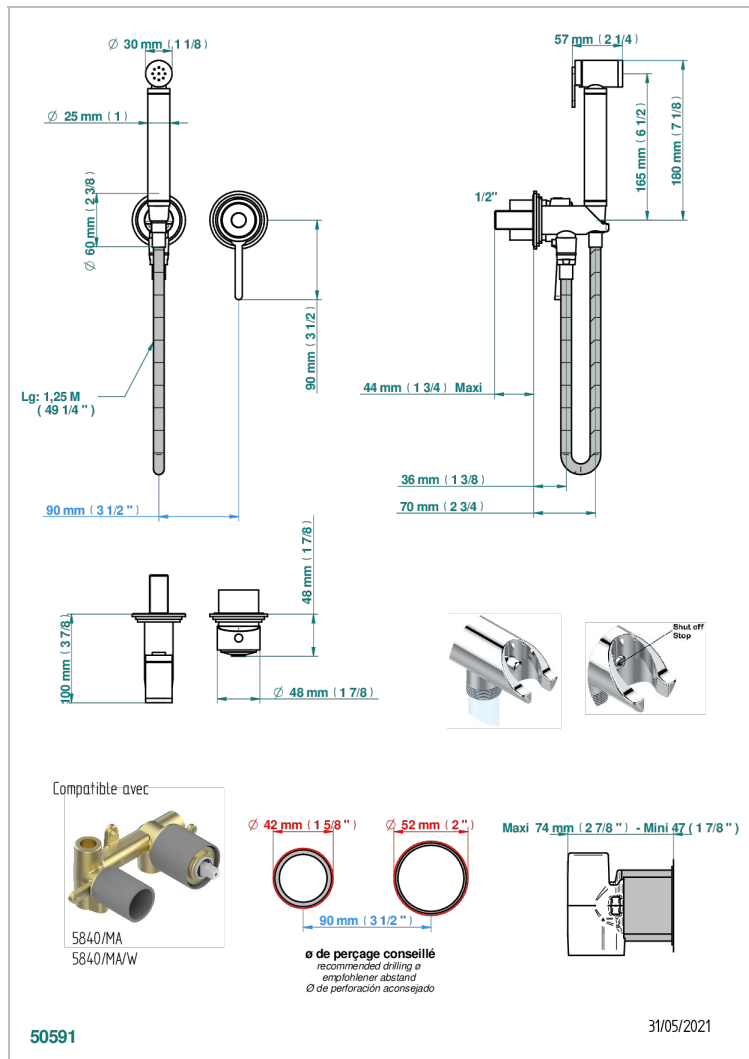

# FAUBOURG WHITE PORCELAIN WITH LEVER HANDLES

G2J-5840/MBG

Trim only for WC douche including: trigger spray, wall mounted single lever mixer, reinforced hose (49 1/4"), wall outlet with integrated elbow with safety stopper

## CHARACTERISTIC

- ACS : 19ACCLY412

## RELATED SKU'S

- Ref. G00-5840/MAUS Rough parts for concealed wall-mounted mixer with 1/2" outlet