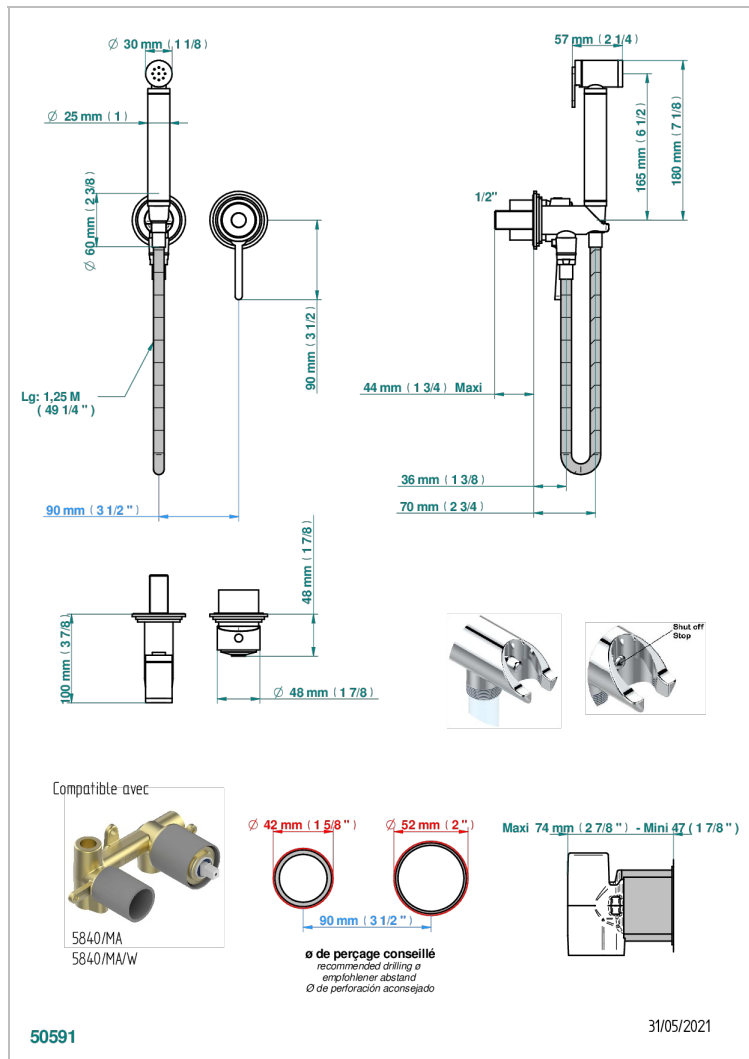

# FAUBOURG WHITE PORCELAIN WITH LEVER

G2J-5840/MBG

Trim only for WC douche including: trigger spray, wall mounted single lever mixer, reinforced hose (1.25m), wall outlet with integrated elbow with safety stopper

## CHARACTERISTIC

- ACS : 19ACCLY412

## RELATED SKU'S

- Ref. G00-5840/MA Rough parts for concealed wall-mounted mixer with 1/2" outlet