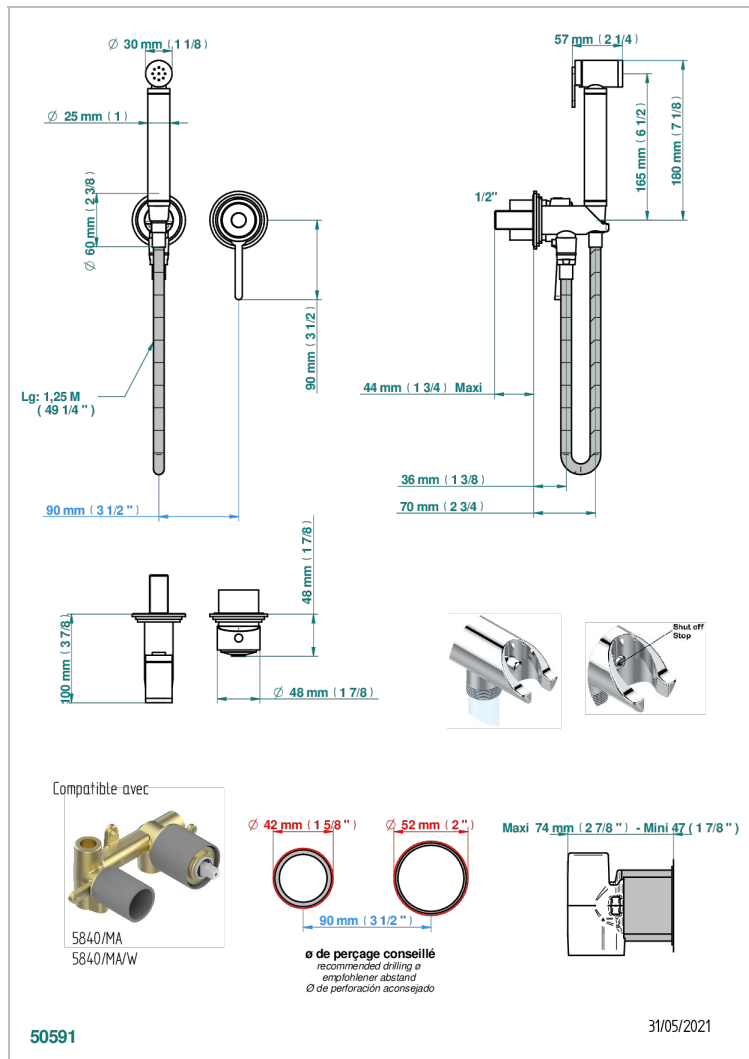

FAUBOURG WHITE PORCELAIN WITH LEVER

G2J-5840/MBG

Trim only for WC douche including: trigger spray, wall mounted single lever mixer, reinforced hose (1.25m), wall outlet with integrated elbow with safety stopper

CHARACTERISTIC

- ACS : 19ACCLY412

STANDARDS

TECHNICAL SPECS

- Recommandé : 3 bars (max. 5 bars) - Advised : 43,5 psi (max. 72 psi)
- 9,5 l/min à 3 bars (2.5 gpm at 43.5 psi)

RELATED SKU'S

- Ref. G00-5840/MA Rough parts for concealed wall-mounted mixer with 1/2" outlet