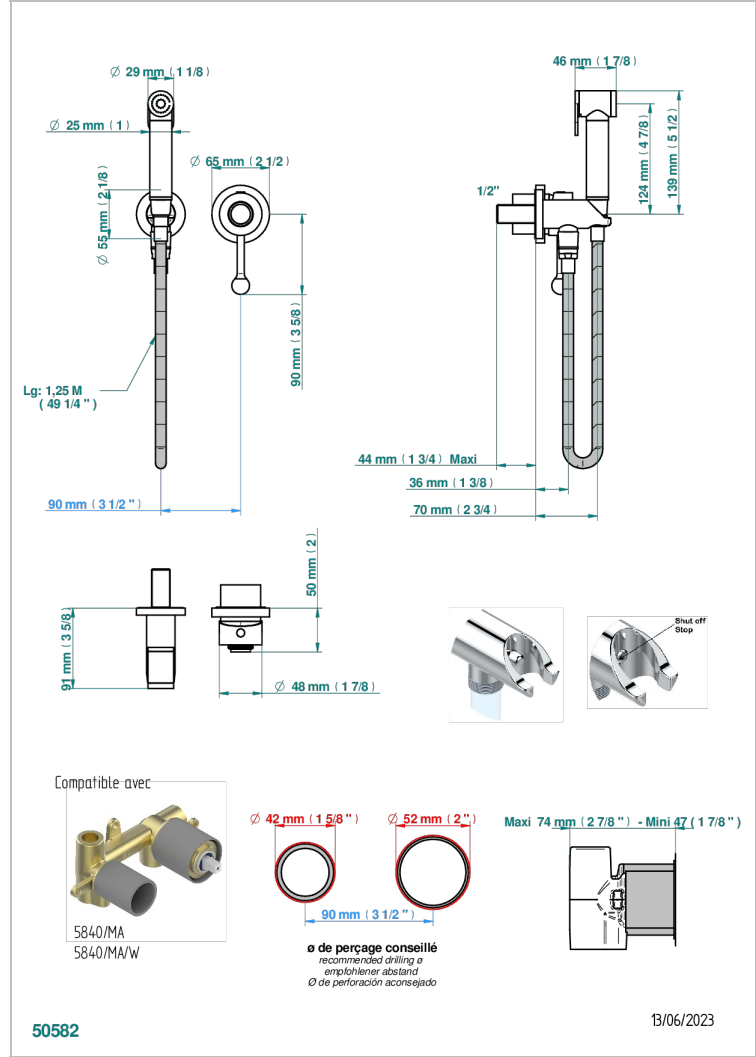

DIPLOMATE ROPED RINGS

U4C-5840/MBG

THG
PARIS

Trim only for WC douche including: trigger spray, wall mounted single lever mixer, reinforced hose (49 1/4"), wall outlet with integrated elbow with safety stopper

CHARACTERISTIC

- ACS : 19ACCLY412

STANDARDS

RELATED SKU'S

- Ref. G00-5840/MAUS Rough parts for concealed wall-mounted mixer with 1/2" outlet

AVAILABLE FINITIONS

Black ceram - D30
Blush PVD - H62
Brass color PVD - H49
Brown bronze color PVD - F33
Chrome polished - A02
Chrome polished / gold polished - G02

TECHNICAL SPECS

- Recommandé : 3 bars (max. 5 bars) - Advised : 43,5 psi (max. 72 psi)
- 9,5 l/min à 3 bars (2.5 gpm at 43.5 psi)