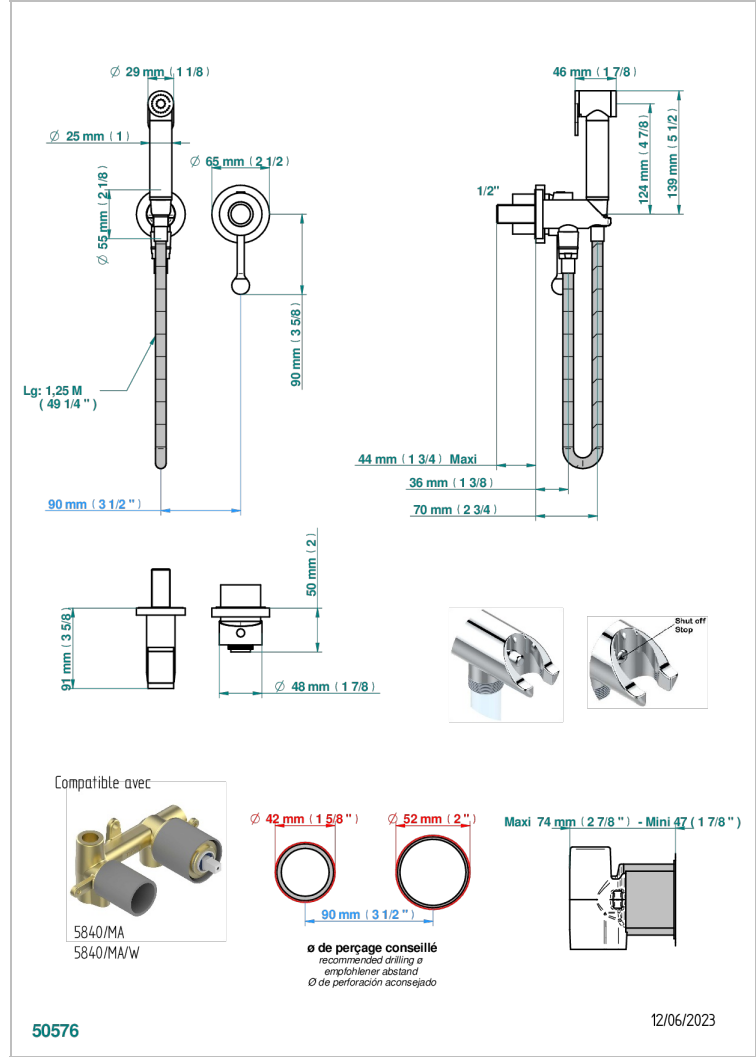

DIPLOMATE GROOVED RINGS

U4B-5840/MBG

Trim only for WC douche including: trigger spray, wall mounted single lever mixer, reinforced hose (49 1/4"), wall outlet with integrated elbow with safety stopper

CHARACTERISTIC

- ACS : 19ACCLY412

STANDARDS

RELATED SKU'S

- Ref. G00-5840/MAUS Rough parts for concealed wall-mounted mixer with 1/2" outlet

AVAILABLE FINITIONS

Black ceram - D30
Blush PVD - H62
Brass color PVD - H49
Brown bronze color PVD - F33
Chrome polished - A02
Chrome polished / gold polished - G02

TECHNICAL SPECS

- Recommandé : 3 bars (max. 5 bars) - Advised : 43,5 psi (max. 72 psi)
- 9,5 l/min à 3 bars (2.5 gpm at 43.5 psi)