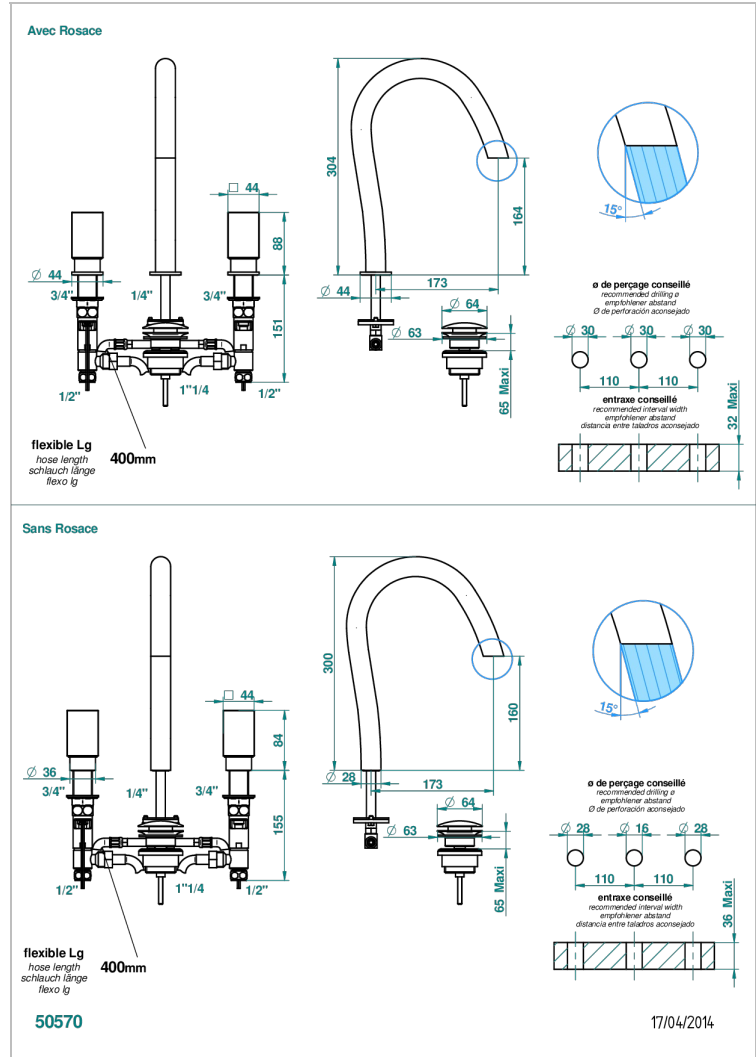

# BEYOND CRYSTAL - CLEAR CRYSTAL

U6F-151LED

Rim mounted 3-hole basin mixer with waste with LED lighting system

## CHARACTERISTIC

- Beyond Crystal - Clear crystal
- Rim mounted 3-hole basin mixer with waste with LED lighting system