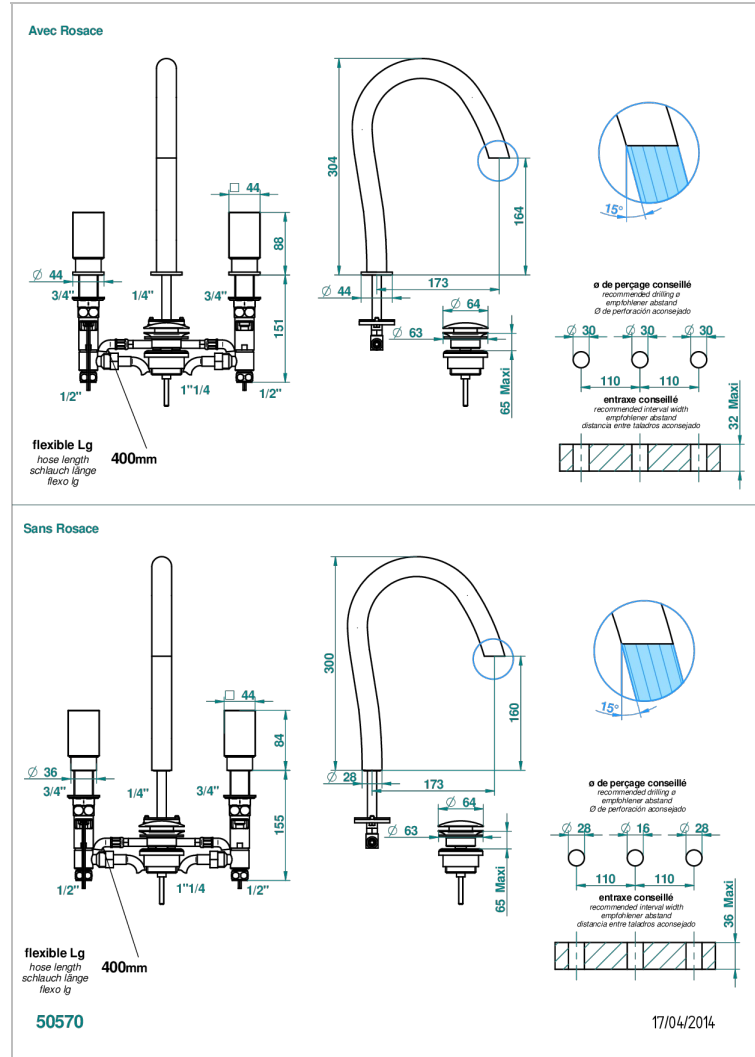

BEYOND CRYSTAL - CRISTAL CLARO

U6F-151LED

Batería americana de lavabo 1/2" con vaciador, con sistema de iluminacion led

THG®
PARIS

CARACTERÍSTICAS

- Beyond Crystal - cristal claro
- Batería americana de lavabo 1/2" con vaciador, con sistema de iluminacion led

ESPECIFICACIONES TÉCNICAS

- Recommandé : 3 bars (max. 5 bars) - Advised : 43,5 psi (max. 72 psi)
- 8,3 l/min à 3 bars (2.2 gpm at 43.5 psi)

PRODUCTOS RELACIONADOS

- Ref. G00-6801 Electronic card and inlet for LED lighting system
- Ref. G00-6802 Set of 2 remote controls for LED lighting system

ACABADOS DISPONIBLES

Cerámica negra mate - D30
Cromo - A02
Cromo / dorado - G02
Cromo mate - C02
Dorado - F01
Dorado mate - F07

Dorado pálido - F30
Dorado pálido mate (sin barniz) - F31
Níquel viejo - H28
Pvd blush - H62
Pvd blush mate - H60
Pvd color latón - H49

Pvd color latón mate - H50
Pvd color níquel - H55
Pvd color níquel mate - H56
Pvd color oro - H52
Pvd color oro mate - H53
Pvd grafito - H64

Pvd grafito mate - H65
Pvd marrón bronce - F33
Pvd marrón bronce mate - F34
Pvd umber - H66
Pvd umber mate - H67