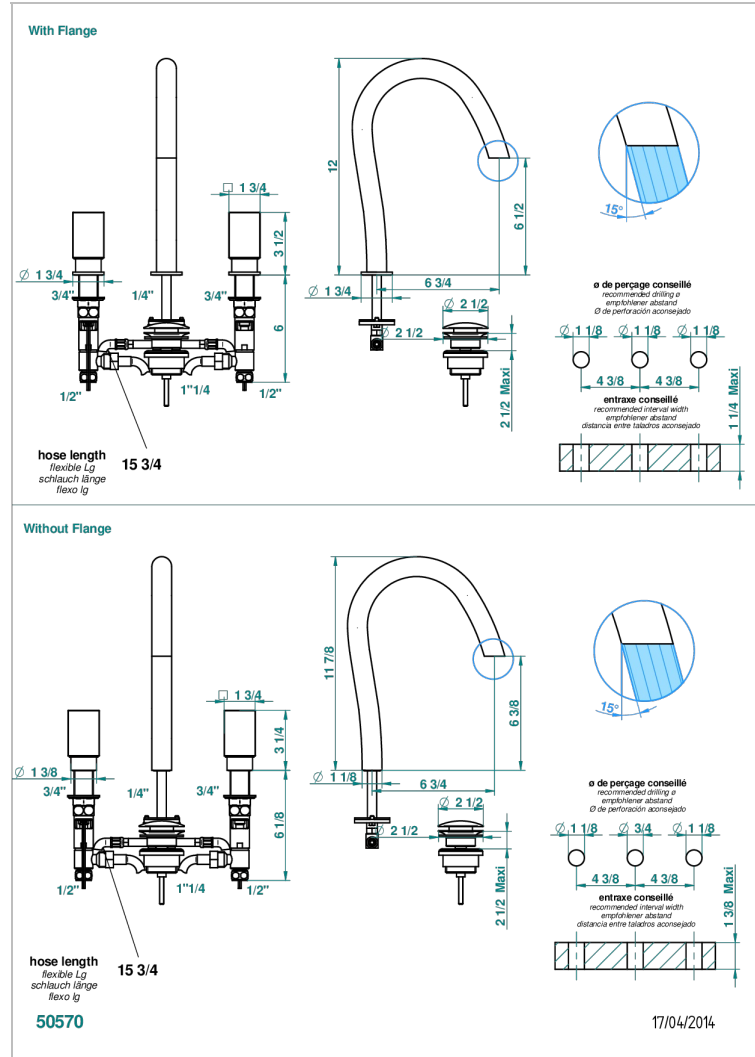

BEYOND CRYSTAL - CRISTAL CLARO

U6F-151LED

Batería americana de lavabo 1/2" con vaciador, con sistema de iluminacion led

THG®
PARIS

CARACTERÍSTICAS

- Beyond Crystal - cristal claro
- Batería americana de lavabo 1/2" con vaciador, con sistema de iluminacion led

ESPECIFICACIONES TÉCNICAS

- Recommandé : 3 bars (max. 5 bars) - Advised : 43,5 psi (max. 72 psi)
- 8,3 l/min à 3 bars (2.2 gpm at 43.5 psi)

PRODUCTOS RELACIONADOS

- Ref. G00-6801 Electronic card and inlet for LED lighting system
- Ref. G00-6802 Set of 2 remote controls for LED lighting system

ACABADOS DISPONIBLES

Cerámica negra mate - D30
Cromo - A02
Cromo / dorado - G02
Cromo mate - C02
Dorado - F01
Dorado mate - F07

Dorado pálido - F30
Dorado pálido mate (sin barniz) - F31
Níquel viejo - H28
Pvd blush - H62
Pvd blush mate - H60
Pvd color latón - H49

Pvd color latón mate - H50
Pvd color níquel - H55
Pvd color níquel mate - H56
Pvd color oro - H52
Pvd color oro mate - H53
Pvd grafito - H64

Pvd grafito mate - H65
Pvd marrón bronce - F33
Pvd marrón bronce mate - F34
Pvd umber - H66
Pvd umber mate - H67