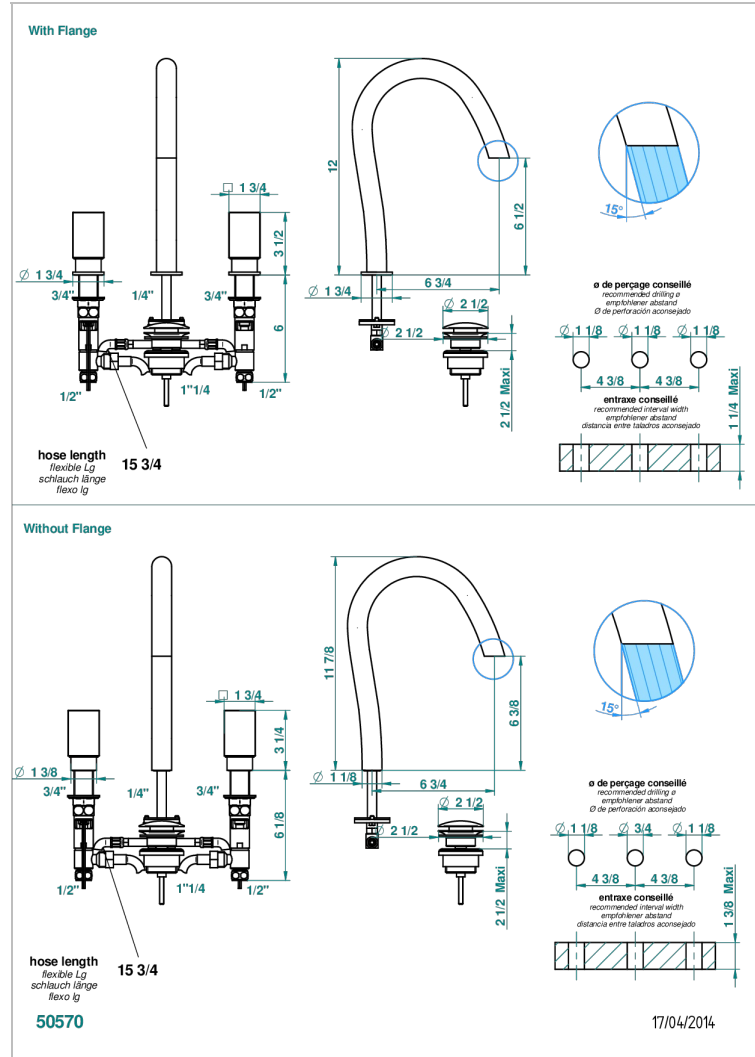

BEYOND CRYSTAL, KRISTALL KLAR

U6F-151LED

3-loch-waschtischbatterie mit ablaufgarnitur - mit led system

THG®
PARIS

EIGENSCHAFTEN

- Beyond Crystal, Kristall klar
- 3-loch-waschtischbatterie mit ablaufgarnitur - mit led system

TECHNISCHE DATEN

- Recommandé : 3 bars (max. 5 bars) - Advised : 43,5 psi (max. 72 psi)
- 8,3 l/min à 3 bars (2.2 gpm at 43.5 psi)

ÄHNLICHE PRODUKTE

- Ref. G00-6801 Electronic card and inlet for LED lighting system
- Ref. G00-6802 Set of 2 remote controls for LED lighting system

VERFÜGBARE OBERFLÄCHEN

Altnickel - H28
Blassgold - F30
Blassgold matt unlackiert - F31
Chrom - A02
Chrom / gold - G02
Chrom matt - C02

Gold - F01
Gold matt - F07
Mattschwarz keramik - D30
Pvd blush - H62
Pvd blush matt - H60
Pvd bronze braun - F33

Pvd bronze braun matt - F34
Pvd gold - H52
Pvd gold matt - H53
Pvd graphite - H64
Pvd graphite matt - H65
Pvd messing - H49

Pvd messing matt - H50
Pvd nickel - H55
Pvd nickel matt - H56
Pvd umber - H66
Pvd umber matt - H67