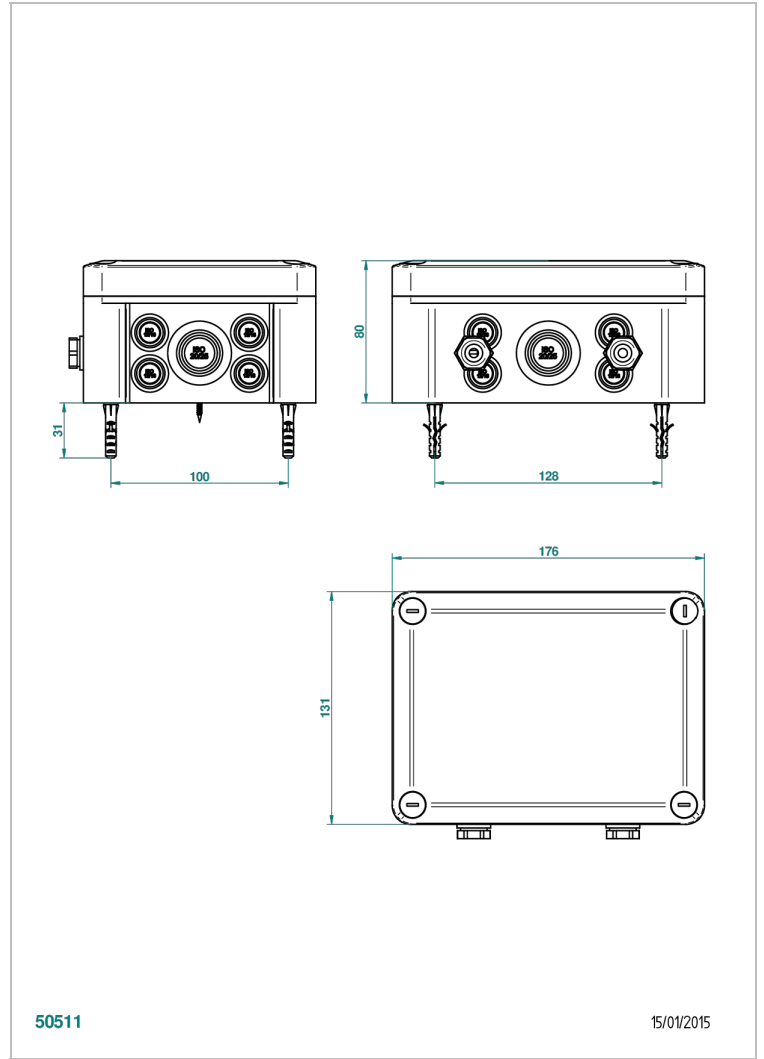

GENERAL PRODUCTS

G00-6801

Electronic control module for led

50511

15/01/2015

CHARACTERISTIC

- General Products
- Electronic control module for led

AVAILABLE FINITIONS

*** - A00