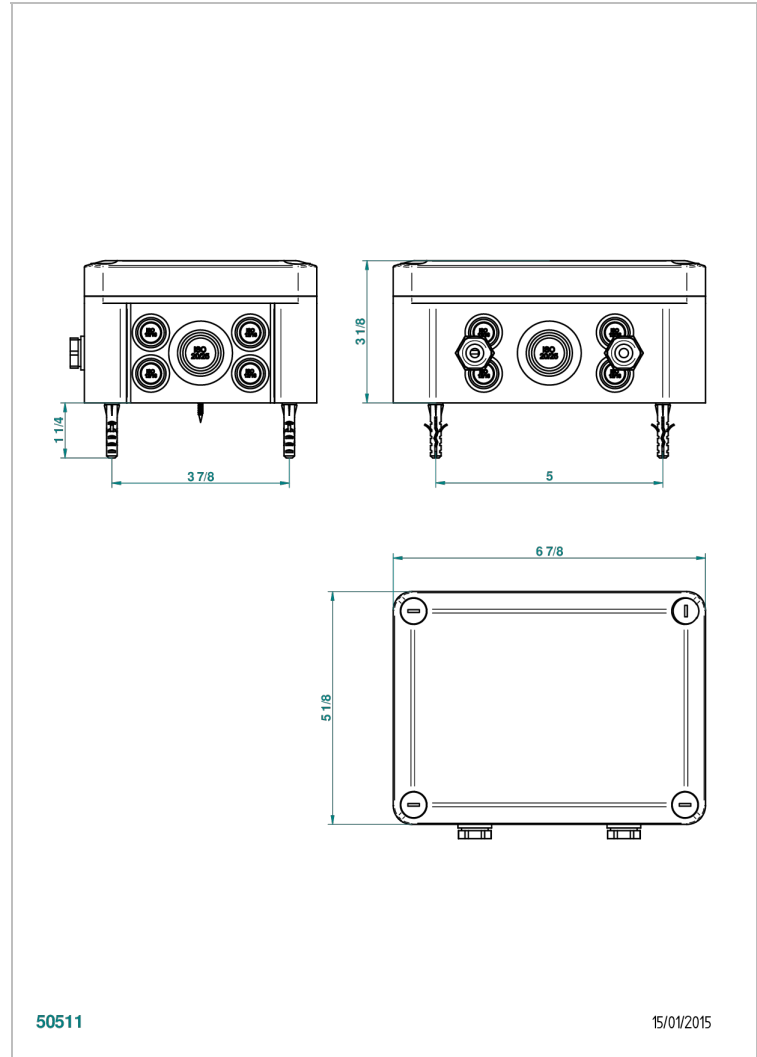

GENERAL ITEMS

G00-6801

Electronic card and inlet for LED lighting system

CHARACTERISTIC

- General Items
- Electronic card and inlet for LED lighting system

AVAILABLE FINITIONS

*** - A00