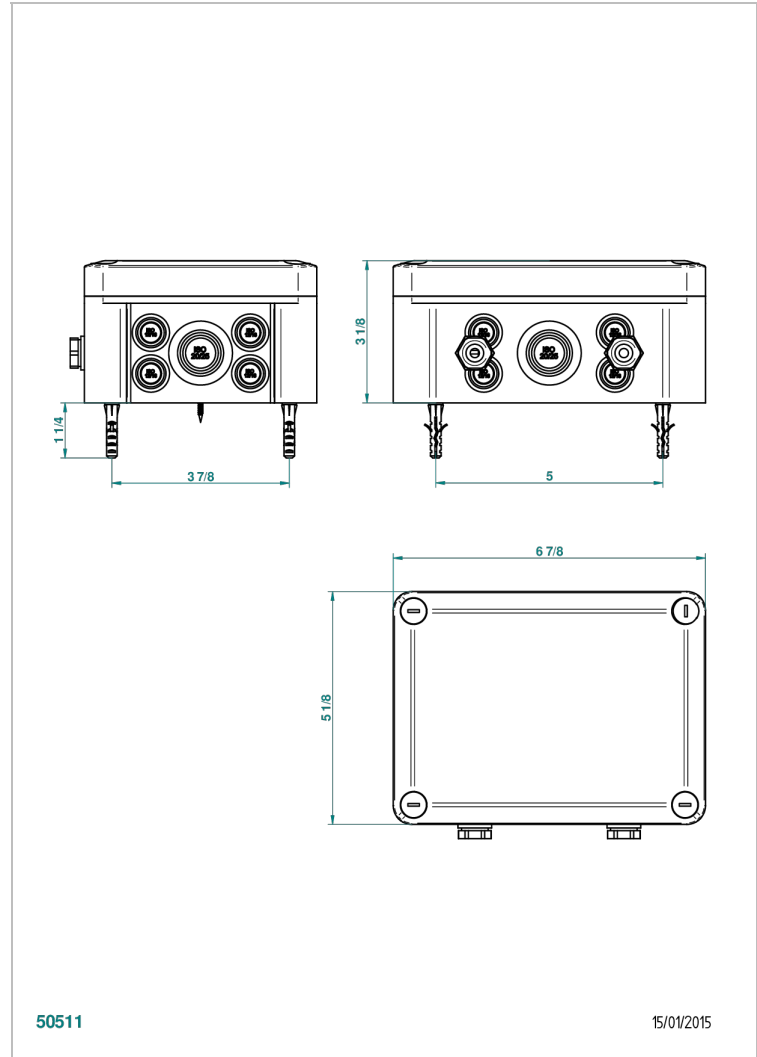

STANDARDARTIKEL

G00-6801

Electronic card and inlet for LED lighting system

EIGENSCHAFTEN

- Standardartikel
- Electronic card and inlet for LED lighting system

VERFÜGBARE OBERFLÄCHEN

*** - A00