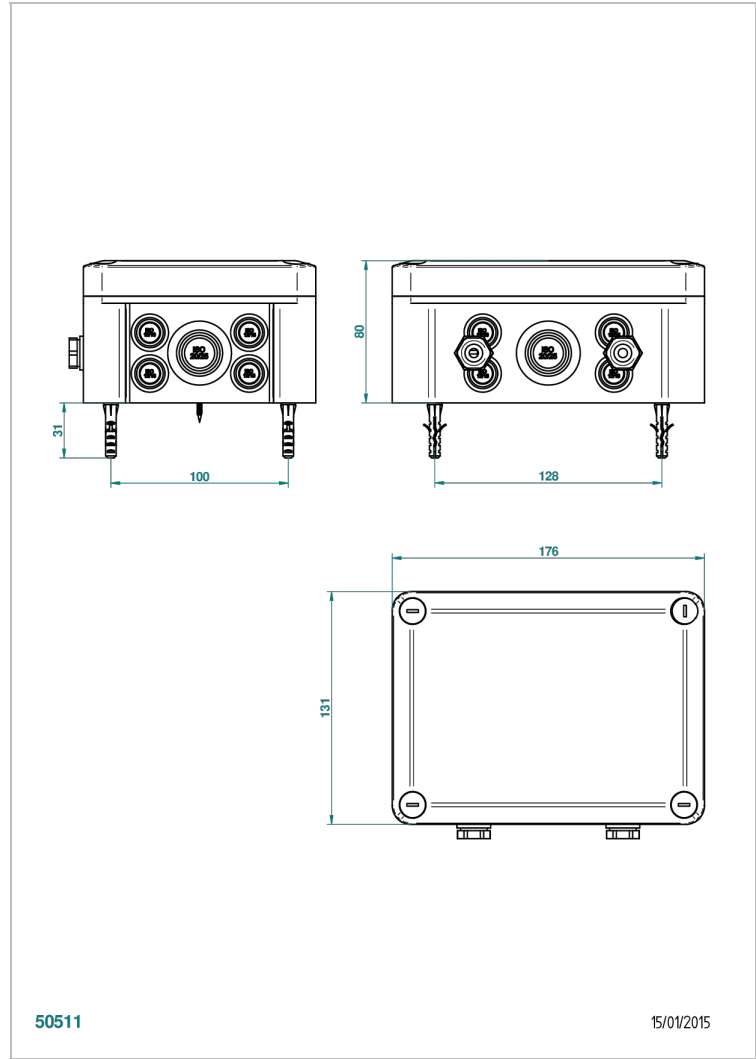

GENERAL ITEMS

G00-6801

Electronic card and inlet for LED lighting system

50511

15/01/2015

CHARACTERISTIC

- General Items
- Electronic card and inlet for LED lighting system

AVAILABLE FINITIONS

*** - A00