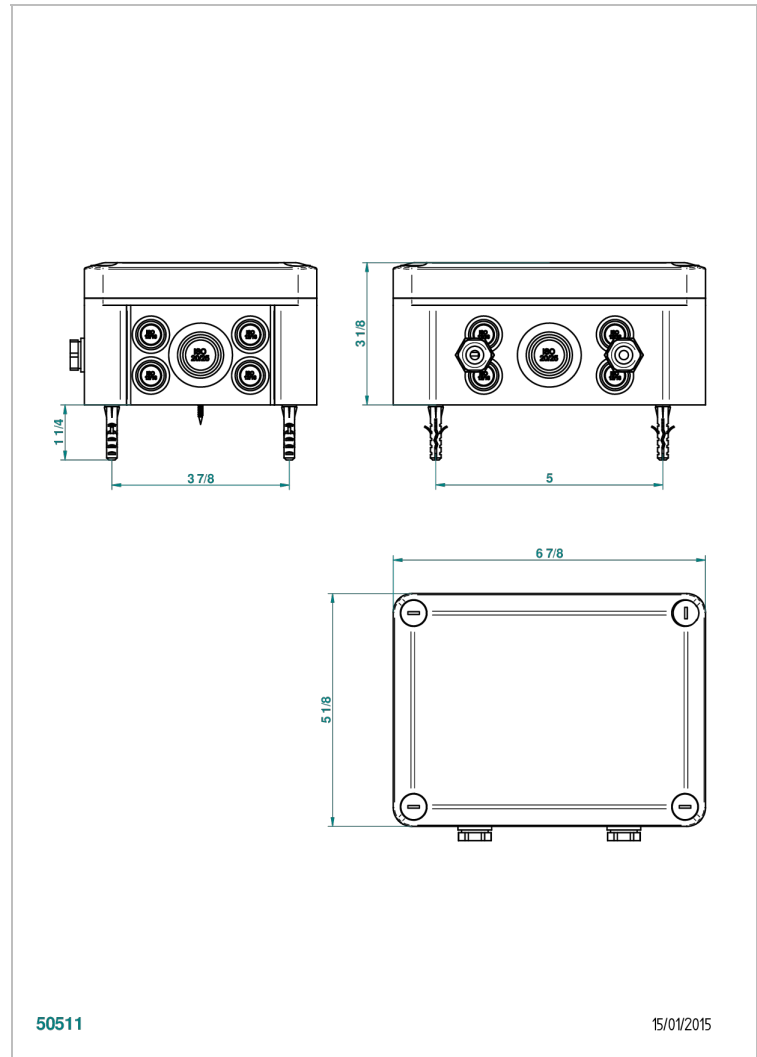

GENERAL ITEMS

G00-6801

Electronic card and inlet for LED lighting system

50511

15/01/2015

CHARACTERISTIC

- General Items
- Electronic card and inlet for LED lighting system

AVAILABLE FINITIONS

*** - A00