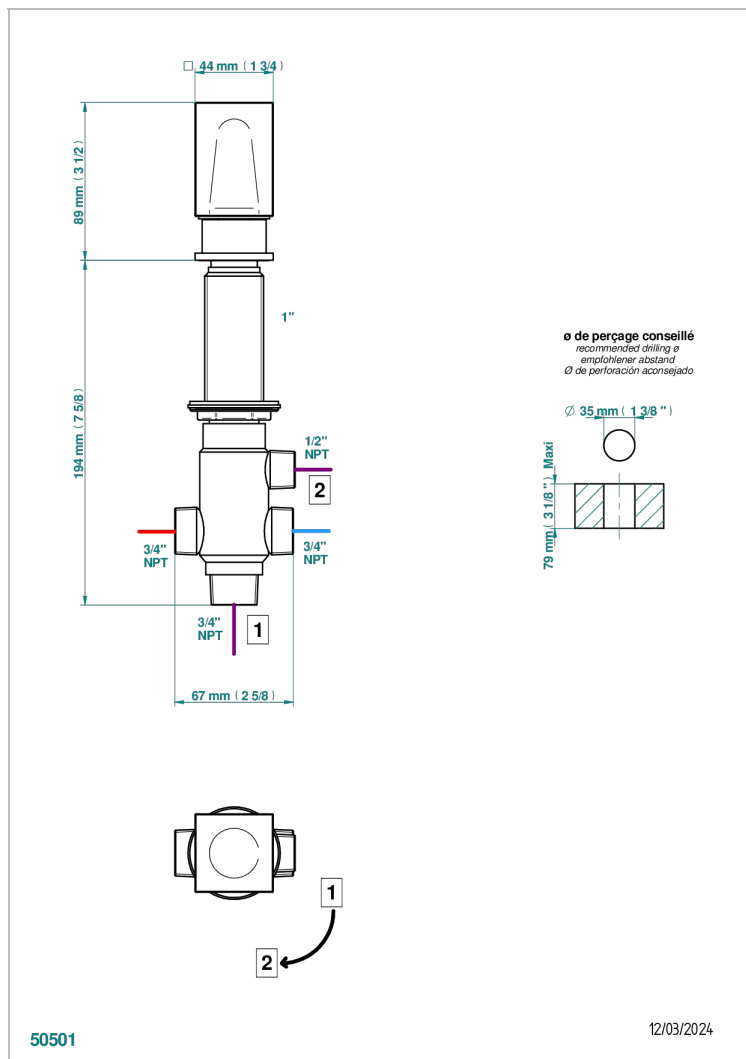

# BEYOND CRYSTAL - RED CRYSTAL

U6H-50/4/VG

Rim mounted 4 way diverter : 2 inlets and 2 outlets

## CHARACTERISTIC

- Beyond Crystal - Red crystal
- Rim mounted 4 way diverter : 2 inlets and 2 outlets