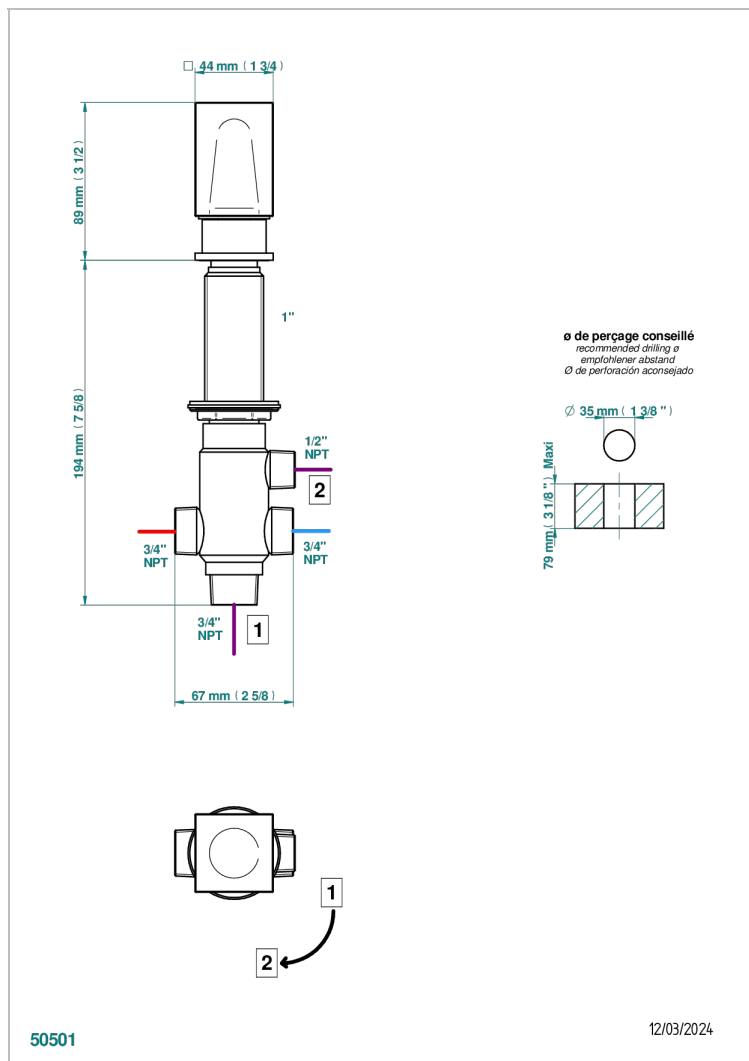

# BEYOND CRYSTAL - RED CRYSTAL

U6H-504VGUS

2-function deck diverter with trim

## CHARACTERISTIC

- Beyond Crystal - Red crystal
- 2-function deck diverter with trim