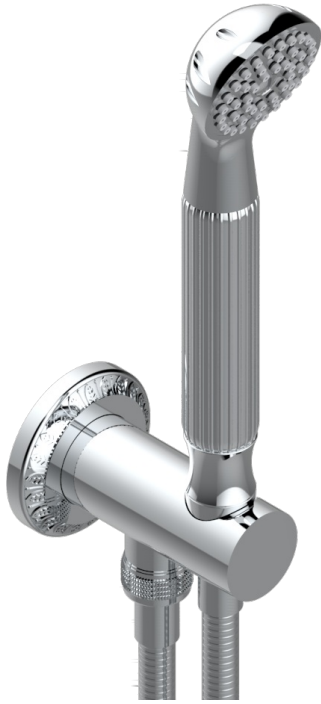

MALMAISON PORTORO

U95-54

Wall mounted stylised handshower, hose and elbow with rest

THG[®]
PARIS

CHARACTERISTIC

- Malmaison Portoro
- Wall mounted stylised handshower, hose and elbow with rest

TECHNICAL SPECS

- Recommandé : 3 bars (max. 5 bars) - Advised : 43,5 psi (max. 72 psi)
- 9,5 l/min à 3 bars (2.5 gpm at 43.5 psi)

AVAILABLE FINITIONS

Antique nickel - H28
Black ceram - D30
Lacquered light bronze - D01
Matt chrome - C02
Matt gold - F07
Matt nickel (color finish) - C01

Polished chrome (color finish) - A02
Polished chrome / Polished gold (color finish) - G02
Polished gold (color finish) - F01
Polished nickel - B01
Soft gold - F30
Soft matt gold - F31

Varnished matt antique red copper (color finish) - H07