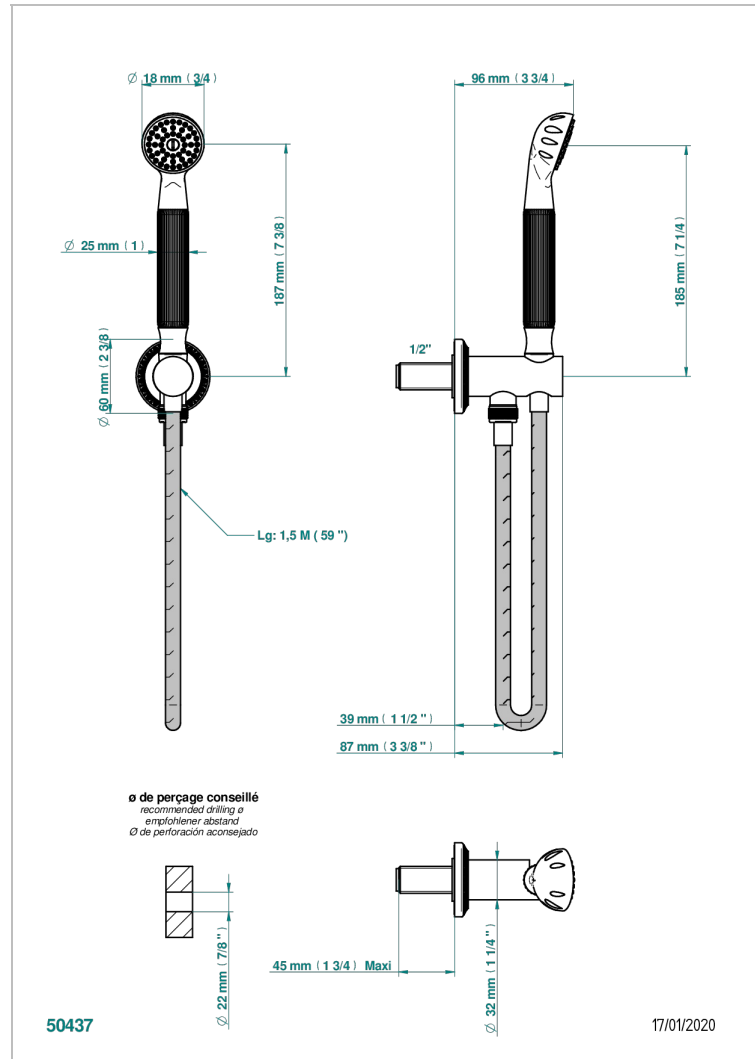

MALMAISON PORTORO

U95-54

Wall mounted stylised handshower, hose and elbow with rest

THG[®]
PARIS

CHARACTERISTIC

- Malmaison Portoro
- Wall mounted stylised handshower, hose and elbow with rest

TECHNICAL SPECS

- Recommandé : 3 bars (max. 5 bars) - Advised : 43,5 psi (max. 72 psi)
- 9,5 l/min à 3 bars (2.5 gpm at 43.5 psi)

AVAILABLE FINITIONS

Antique nickel - H28
Black ceram - D30
Lacquered light bronze - D01
Matt chrome - C02
Matt gold - F07
Matt nickel (color finish) - C01