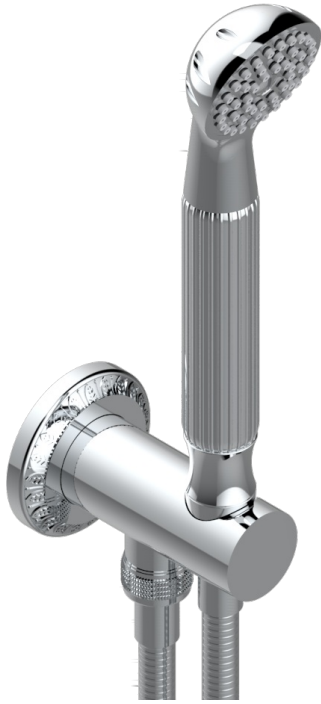

# MALMAISON METAL

U93-54

Wall mounted stylised handshower, hose and elbow with rest

THG<sup>®</sup>  
PARIS

## CHARACTERISTIC

- Malmaison Metal
- Wall mounted stylised handshower, hose and elbow with rest

## AVAILABLE FINITIONS

Antique nickel - H28  
Black ceram - D30  
Lacquered light bronze - D01  
Matt chrome - C02  
Matt gold - F07  
Matt nickel (color finish) - C01

Polished chrome (color finish) - A02  
Polished chrome / Polished gold (color finish) - G02  
Polished gold (color finish) - F01  
Polished nickel - B01  
Soft gold - F30  
Soft matt gold - F31

Varnished matt antique red copper (color finish) - H07