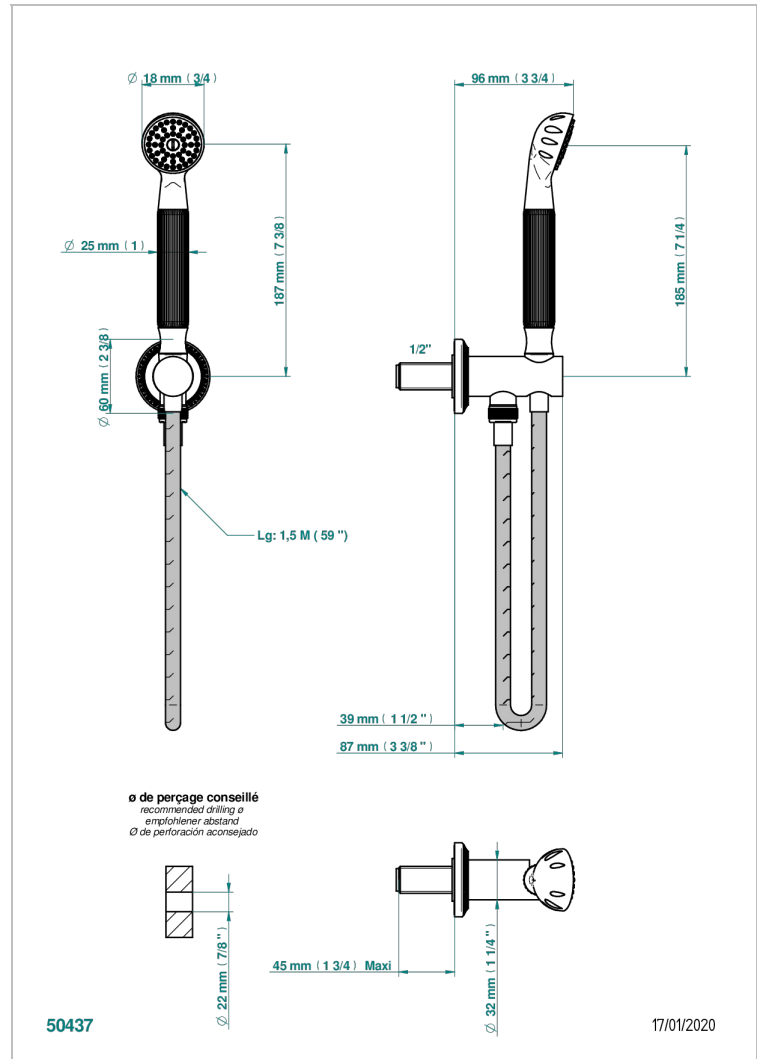

# MALMAISON METAL

U93-54

Wall mounted stylised handshower, hose and elbow with rest

THG<sup>®</sup>  
PARIS

## CHARACTERISTIC

- Malmaison Metal
- Wall mounted stylised handshower, hose and elbow with rest

Varnished matt antique red copper (color finish) - H07