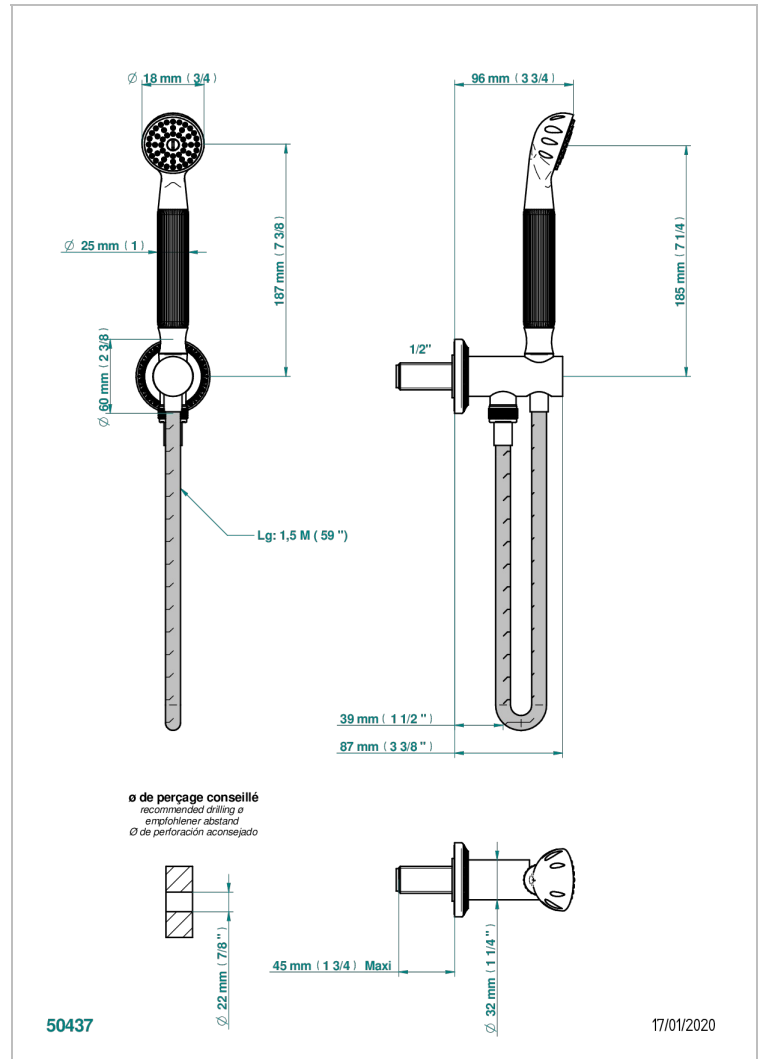

MALMAISON METAL

U93-54

Wall mounted stylised handshower, hose and elbow with rest

THG[®]
PARIS

CHARACTERISTIC

- Malmaison Metal
- Wall mounted stylised handshower, hose and elbow with rest

TECHNICAL SPECS

- Recommandé : 3 bars (max. 5 bars) - Advised : 43,5 psi (max. 72 psi)
- 9,5 l/min à 3 bars (2.5 gpm at 43.5 psi)

AVAILABLE FINITIONS

Antique nickel - H28
Black ceram - D30
Lacquered light bronze - D01
Matt chrome - C02
Matt gold - F07
Matt nickel (color finish) - C01

Polished chrome (color finish) - A02
Polished chrome / Polished gold (color finish) - G02
Polished gold (color finish) - F01
Polished nickel - B01
Soft gold - F30
Soft matt gold - F31

Varnished matt antique red copper (color finish) - H07