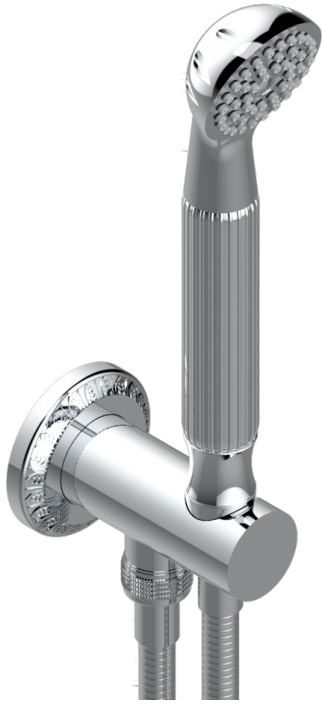

MALMAISON METAL

U93-54

Wall mounted stylised handshower, hose and elbow with rest

THG[®]
PARIS

CHARACTERISTIC

- Malmaison Metal
- Wall mounted stylised handshower, hose and elbow with rest

TECHNICAL SPECS

- Recommandé : 3 bars (max. 5 bars) - Advised : 43,5 psi (max. 72 psi)
- 9,5 l/min à 3 bars (2.5 gpm at 43.5 psi)

AVAILABLE FINITIONS

Antique nickel - H28
Black ceram - D30
Lacquered light bronze - D01
Matt chrome - C02
Matt gold - F07
Matt nickel (color finish) - C01

Polished chrome (color finish) - A02
Polished chrome / Polished gold (color finish) - G02
Polished gold (color finish) - F01
Polished nickel - B01
Soft gold - F30
Soft matt gold - F31

Varnished matt antique red copper (color finish) - H07