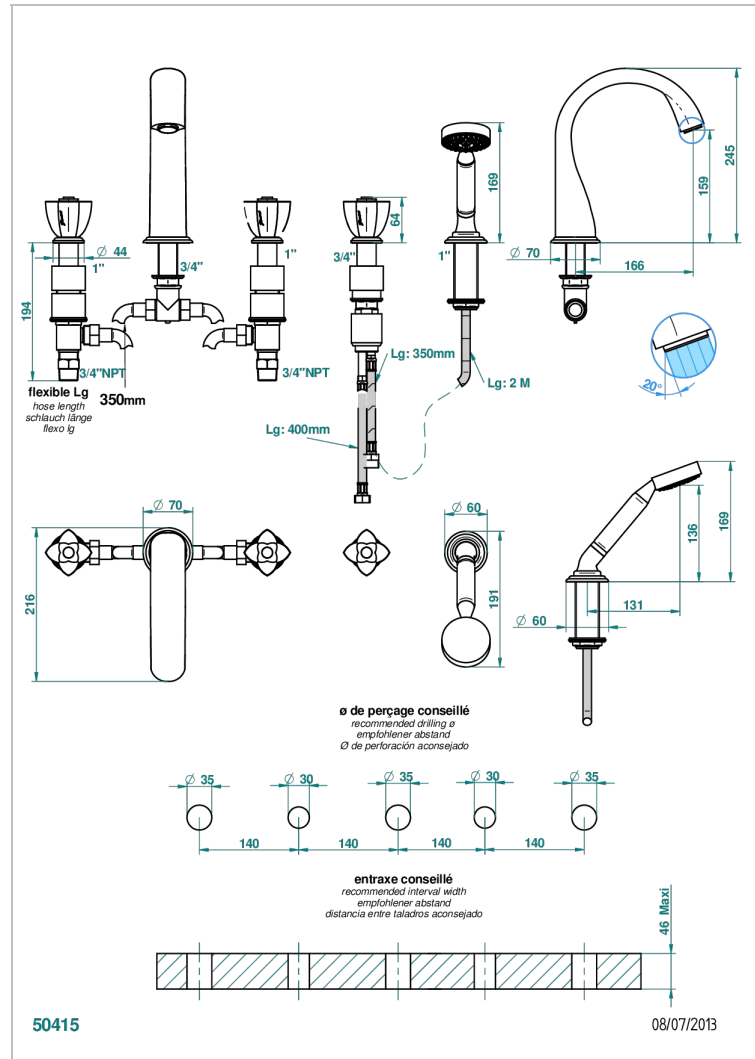

PETALE DE CRISTAL - BLACK CRYSTAL

U6D-1132SGUS

THG[®]
PARIS

Roman tub set with 2 x 3/4" valves and rim mounted ceramic mixer with progressive cartridge and handshower

CHARACTERISTIC

- Pétale de Cristal - Black crystal
- Roman tub set with 2 x 3/4" valves and rim mounted ceramic mixer with progressive cartridge and handshower

TECHNICAL SPECS

- Recommandé : 3 bars (max. 5 bars) - Advised : 43,5 psi (max. 72 psi)
- Bec : 35 l/min à 3 bars - Douchette : 9,5 l/min à 3 bars
- Spout : 9.26 gpm at 43.5 psi - Handshower : 2.5 gpm at 43.5 psi