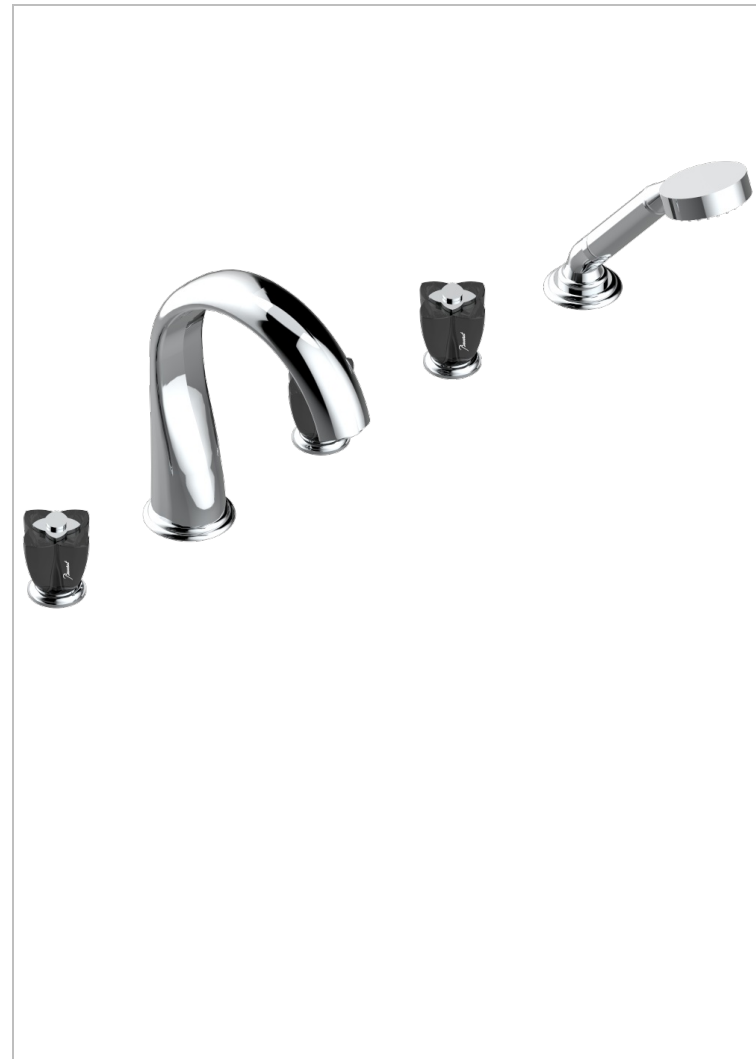

PETALE DE CRISTAL - BLACK CRYSTAL

U6D-1132SGUS

THG[®]
PARIS

Roman tub set with 2 x 3/4" valves and rim mounted ceramic mixer with progressive cartridge and handshower

CHARACTERISTIC

- Pétale de Cristal - Black crystal
- Roman tub set with 2 x 3/4" valves and rim mounted ceramic mixer with progressive cartridge and handshower

TECHNICAL SPECS

- Recommandé : 3 bars (max. 5 bars) - Advised : 43,5 psi (max. 72 psi)
- Bec : 35 l/min à 3 bars - Douchette : 9,5 l/min à 3 bars
- Spout : 9.26 gpm at 43.5 psi - Handshower : 2.5 gpm at 43.5 psi

AVAILABLE FINITIONS

Black ceram - D30
Blush PVD - H62
Brass color PVD - H49
Brown bronze color PVD - F33
Chrome polished - A02
Chrome polished / gold polished - G02

Copper antique matt, coated - H07
Gold color PVD - H52
Gold mat - F07
Gold polished - F01
Graphite PVD - H64
Light coated bronze - D01