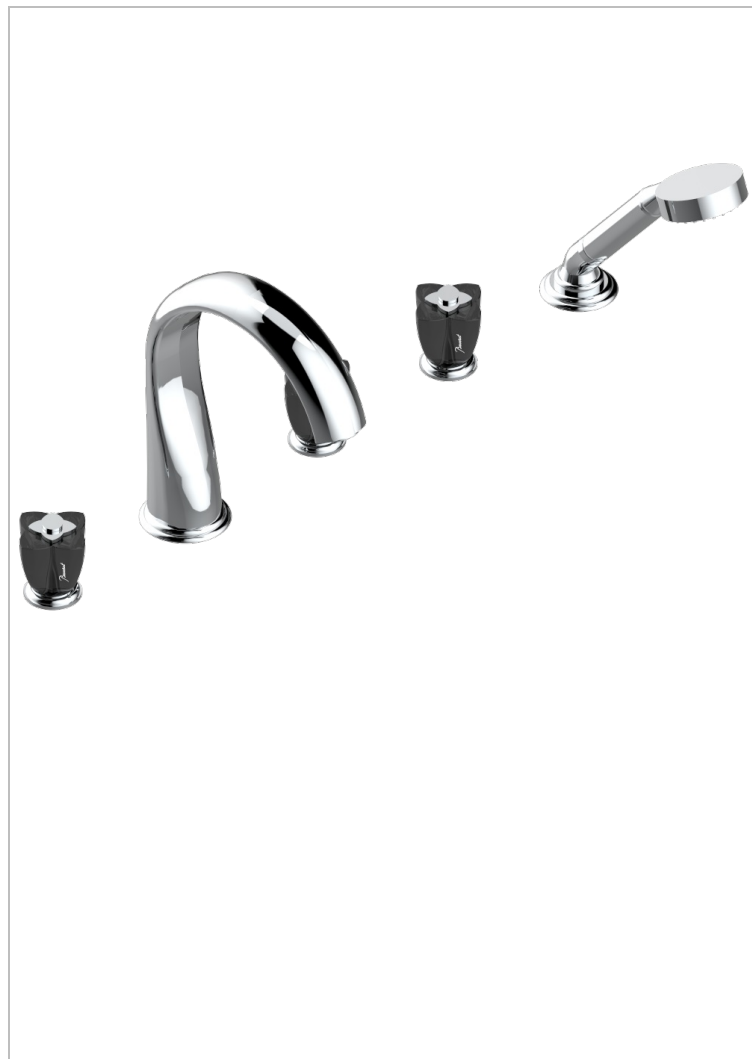

PETALE DE CRISTAL - BLACK CRYSTAL

U6D-1132SGUS

Roman tub set with 2 x 3/4" valves and rim mounted ceramic mixer with progressive cartridge and handshower

CHARACTERISTIC

- Pétale de Cristal - Black crystal
- Roman tub set with 2 x 3/4" valves and rim mounted ceramic mixer with progressive cartridge and handshower

TECHNICAL SPECS

- Recommandé : 3 bars (max. 5 bars) - Advised : 43,5 psi (max. 72 psi)
- Bec : 35 l/min à 3 bars - Douchette : 9,5 l/min à 3 bars
- Spout : 9.26 gpm at 43.5 psi - Handshower : 2.5 gpm at 43.5 psi

AVAILABLE FINITIONS

Black ceram - D30
Blush PVD - H62
Brass color PVD - H49
Brown bronze color PVD - F33
Chrome polished - A02
Chrome polished / gold polished - G02

Copper antique matt, coated - H07
Gold color PVD - H52
Gold mat - F07
Gold polished - F01
Graphite PVD - H64
Light coated bronze - D01