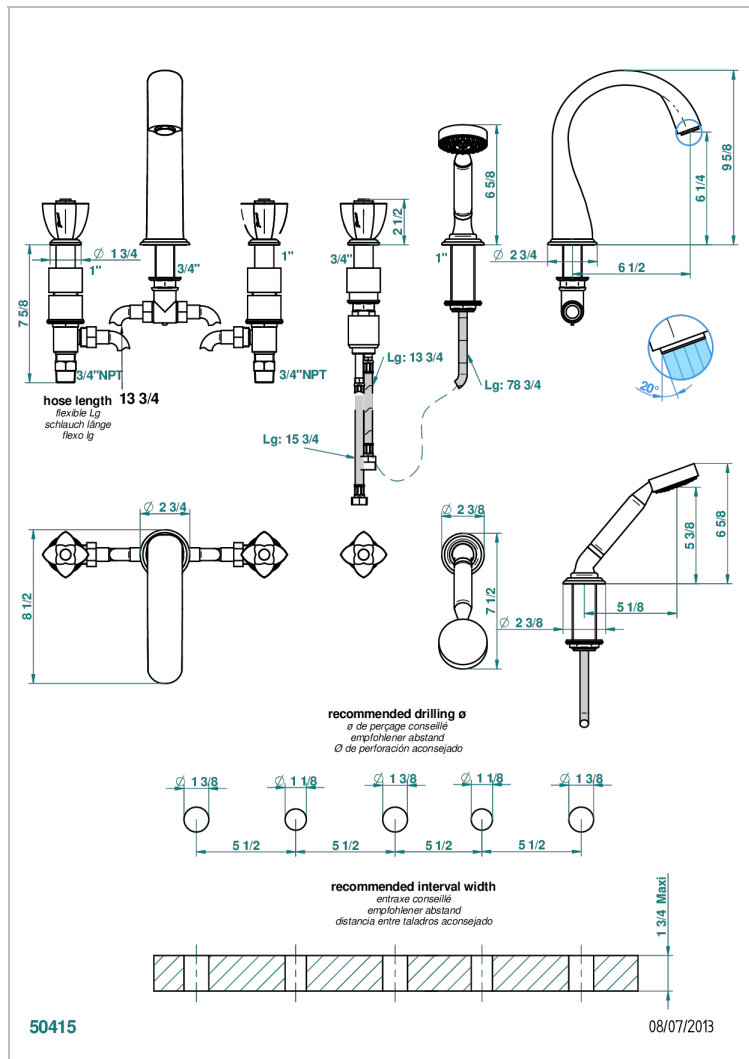

PETALE DE CRISTAL - BLACK CRYSTAL

U6D-1132SGUS

Roman tub set with 2 x 3/4" valves and rim mounted ceramic mixer with progressive cartridge and handshower

CHARACTERISTIC

- Pétale de Cristal - Black crystal
- Roman tub set with 2 x 3/4" valves and rim mounted ceramic mixer with progressive cartridge and handshower

TECHNICAL SPECS

- Recommandé : 3 bars (max. 5 bars) - Advised : 43,5 psi (max. 72 psi)
- Bec : 35 l/min à 3 bars - Douchette : 9,5 l/min à 3 bars
- Spout : 9.26 gpm at 43.5 psi - Handshower : 2.5 gpm at 43.5 psi