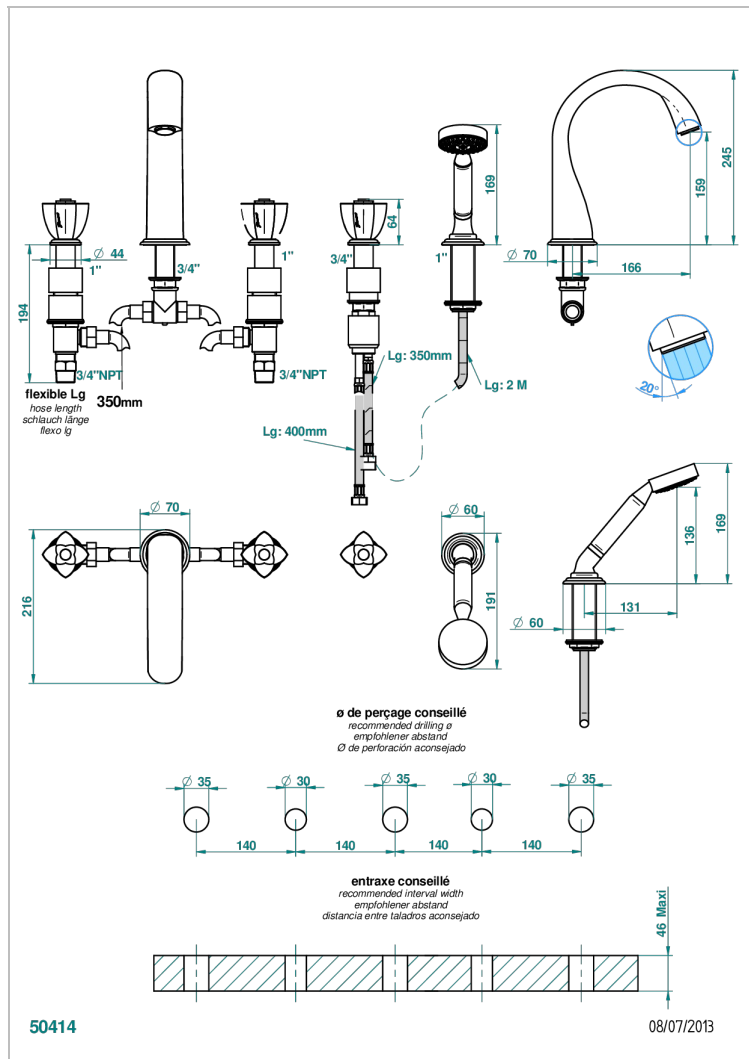

PETALE DE CRISTAL - RED CRYSTAL

U6C-1132SGUS

Roman tub set with 2 x 3/4" valves and rim mounted ceramic mixer with progressive cartridge and handshower

CHARACTERISTIC

- Pétale de Cristal - Red crystal
- Roman tub set with 2 x 3/4" valves and rim mounted ceramic mixer with progressive cartridge and handshower

TECHNICAL SPECS

- Recommandé : 3 bars (max. 5 bars) - Advised : 43,5 psi (max. 72 psi)
- Bec : 35 l/min à 3 bars - Douchette : 9,5 l/min à 3 bars
- Spout : 9.26 gpm at 43.5 psi - Handshower : 2.5 gpm at 43.5 psi