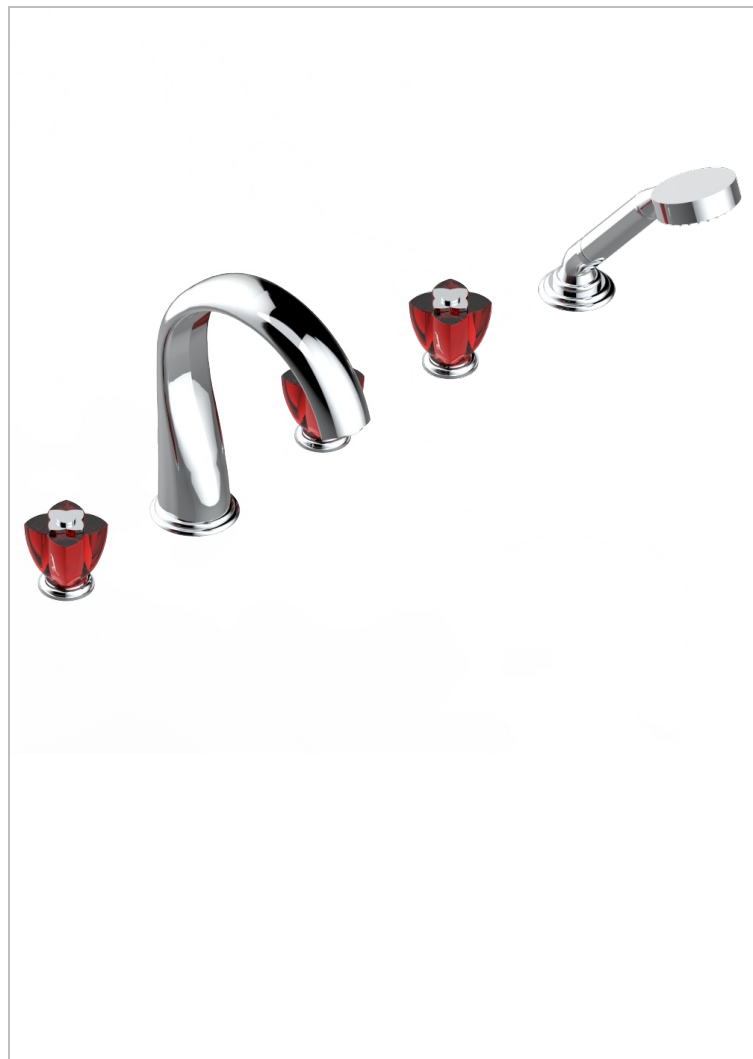

PETALE DE CRISTAL - RED CRYSTAL

U6C-1132SGUS

Roman tub set with 2 x 3/4" valves and rim mounted ceramic mixer with progressive cartridge and handshower

CHARACTERISTIC

- Pétale de Cristal - Red crystal
- Roman tub set with 2 x 3/4" valves and rim mounted ceramic mixer with progressive cartridge and handshower

TECHNICAL SPECS

- Recommandé : 3 bars (max. 5 bars) - Advised : 43,5 psi (max. 72 psi)
- Bec : 35 l/min à 3 bars - Douchette : 9,5 l/min à 3 bars
- Spout : 9.26 gpm at 43.5 psi - Handshower : 2.5 gpm at 43.5 psi

AVAILABLE FINITIONS

Black ceram - D30
Blush PVD - H62
Brass color PVD - H49
Brown bronze color PVD - F33
Chrome polished - A02
Chrome polished / gold polished - G02

Copper antique matt, coated - H07
Gold color PVD - H52
Gold mat - F07
Gold polished - F01
Graphite PVD - H64
Light coated bronze - D01

Matt Umber PVD - H67
Matt blush PVD - H60
Matt brass color PVD - H50
Matt brown bronze color PVD - F34
Matt chrome (American satin) - C02
Matt gold color PVD - H53

Matt graphite PVD - H65
Matt nickel (American satin) - C01
Matt nickel color PVD - H56
Nickel antique / Sovereign - H28
Nickel color PVD - H55
Nickel polished - B01