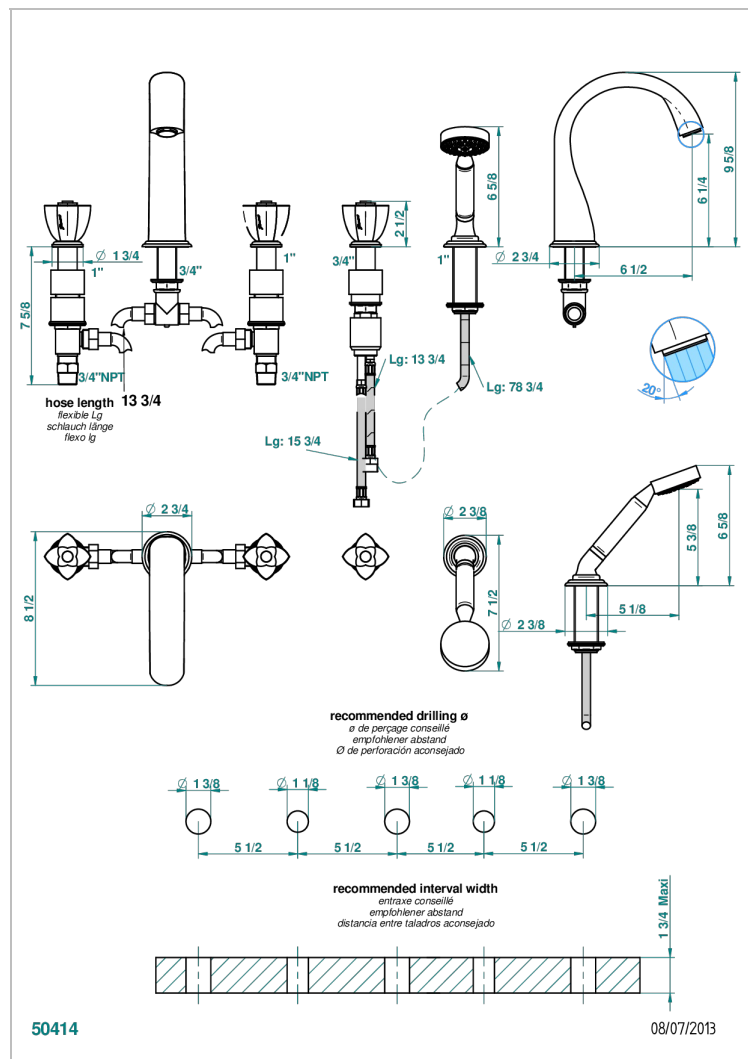

# PETALE DE CRISTAL - RED CRYSTAL

U6C-1132SGUS

Roman tub set with 2 x 3/4" valves and rim mounted ceramic mixer with progressive cartridge and handshower

## CHARACTERISTIC

- Pétale de Cristal - Red crystal
- Roman tub set with 2 x 3/4" valves and rim mounted ceramic mixer with progressive cartridge and handshower

## TECHNICAL SPECS

- Recommandé : 3 bars (max. 5 bars) - Advised : 43,5 psi (max. 72 psi)
- Bec : 35 l/min à 3 bars - Douchette : 9,5 l/min à 3 bars
- Spout : 9.26 gpm at 43.5 psi - Handshower : 2.5 gpm at 43.5 psi