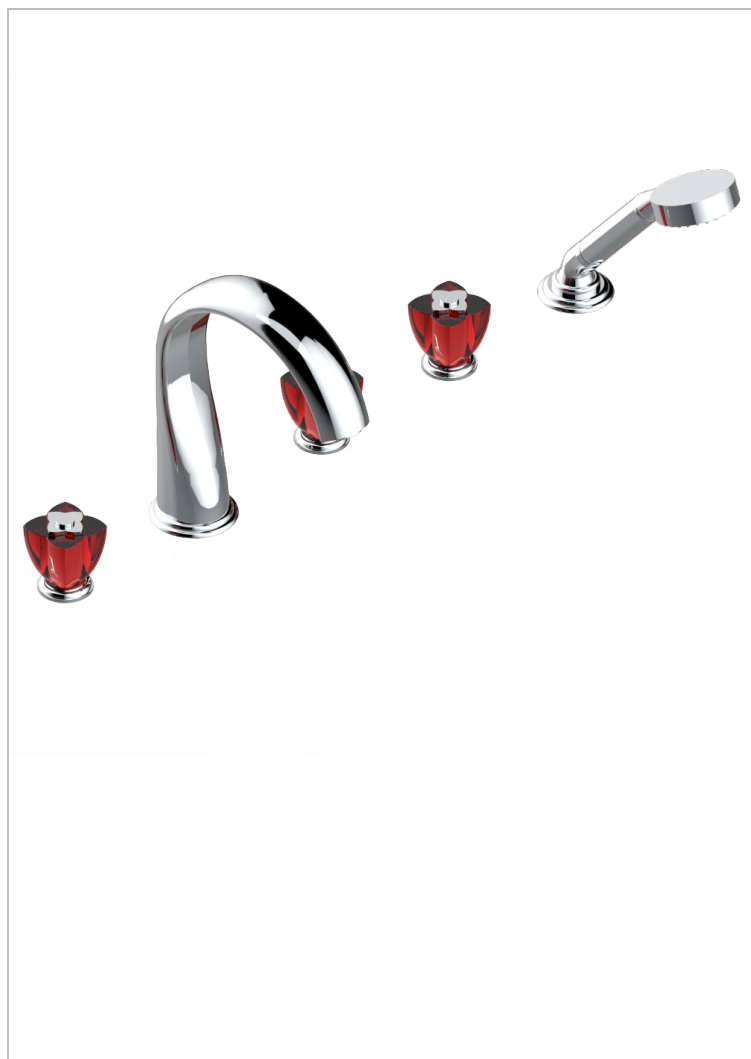

# PETALE DE CRISTAL - RED CRYSTAL

U6C-1132SGUS

Roman tub set with 2 x 3/4" valves and rim mounted ceramic mixer with progressive cartridge and handshower

## CHARACTERISTIC

- Pétale de Cristal - Red crystal
- Roman tub set with 2 x 3/4" valves and rim mounted ceramic mixer with progressive cartridge and handshower

## TECHNICAL SPECS

- Recommandé : 3 bars (max. 5 bars) - Advised : 43,5 psi (max. 72 psi)
- Bec : 35 l/min à 3 bars - Douchette : 9,5 l/min à 3 bars
- Spout : 9.26 gpm at 43.5 psi - Handshower : 2.5 gpm at 43.5 psi

## AVAILABLE FINITIONS

Black ceram - D30  
Blush PVD - H62  
Brass color PVD - H49  
Brown bronze color PVD - F33  
Chrome polished - A02  
Chrome polished / gold polished - G02

Copper antique matt, coated - H07  
Gold color PVD - H52  
Gold mat - F07  
Gold polished - F01  
Graphite PVD - H64  
Light coated bronze - D01