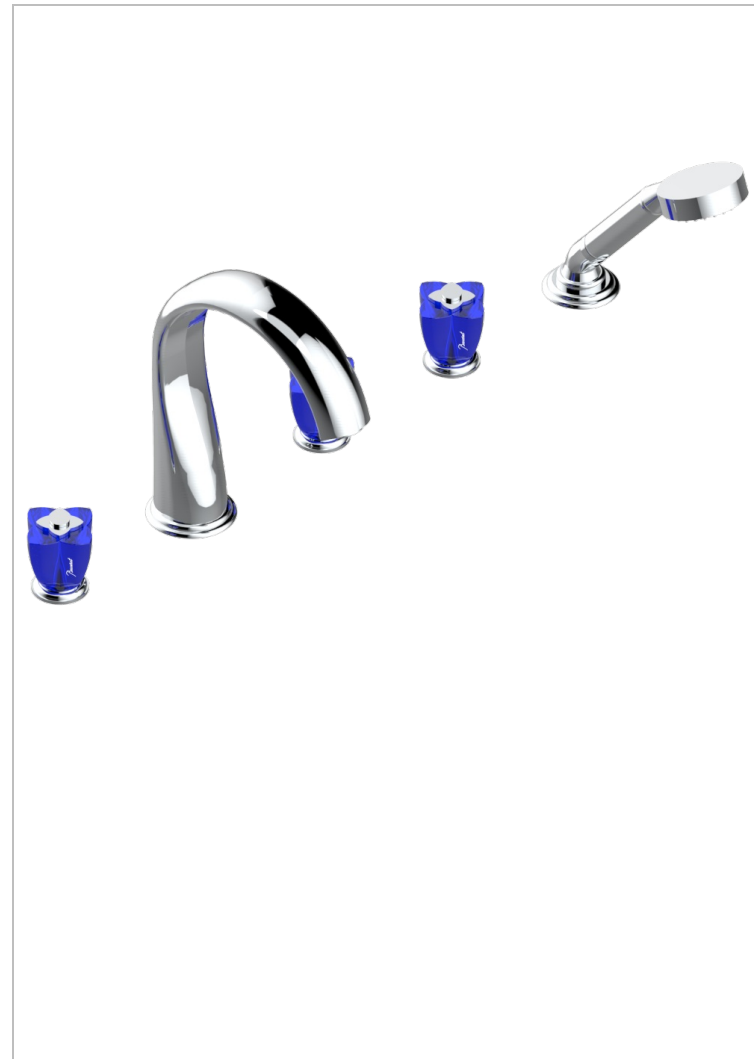

PETALE DE CRISTAL - BLUE CRYSTAL

U6B-1132SGUS

THG[®]
PARIS

Roman tub set with 2 x 3/4" valves and rim mounted ceramic mixer with progressive cartridge and handshower

CHARACTERISTIC

- Pétale de Cristal - Blue crystal
- Roman tub set with 2 x 3/4" valves and rim mounted ceramic mixer with progressive cartridge and handshower

TECHNICAL SPECS

- Recommandé : 3 bars (max. 5 bars) - Advised : 43,5 psi (max. 72 psi)
- Bec : 35 l/min à 3 bars - Douchette : 9,5 l/min à 3 bars
- Spout : 9.26 gpm at 43.5 psi - Handshower : 2.5 gpm at 43.5 psi

AVAILABLE FINITIONS

Black ceram - D30
Blush PVD - H62
Brass color PVD - H49
Brown bronze color PVD - F33
Chrome polished - A02
Chrome polished / gold polished - G02

Copper antique matt, coated - H07
Gold color PVD - H52
Gold mat - F07
Gold polished - F01
Graphite PVD - H64
Light coated bronze - D01

Matt Umber PVD - H67
Matt blush PVD - H60
Matt brass color PVD - H50
Matt brown bronze color PVD - F34
Matt chrome (American satin) - C02
Matt gold color PVD - H53

Matt graphite PVD - H65
Matt nickel (American satin) - C01
Matt nickel color PVD - H56
Nickel antique / Sovereign - H28
Nickel color PVD - H55
Nickel polished - B01