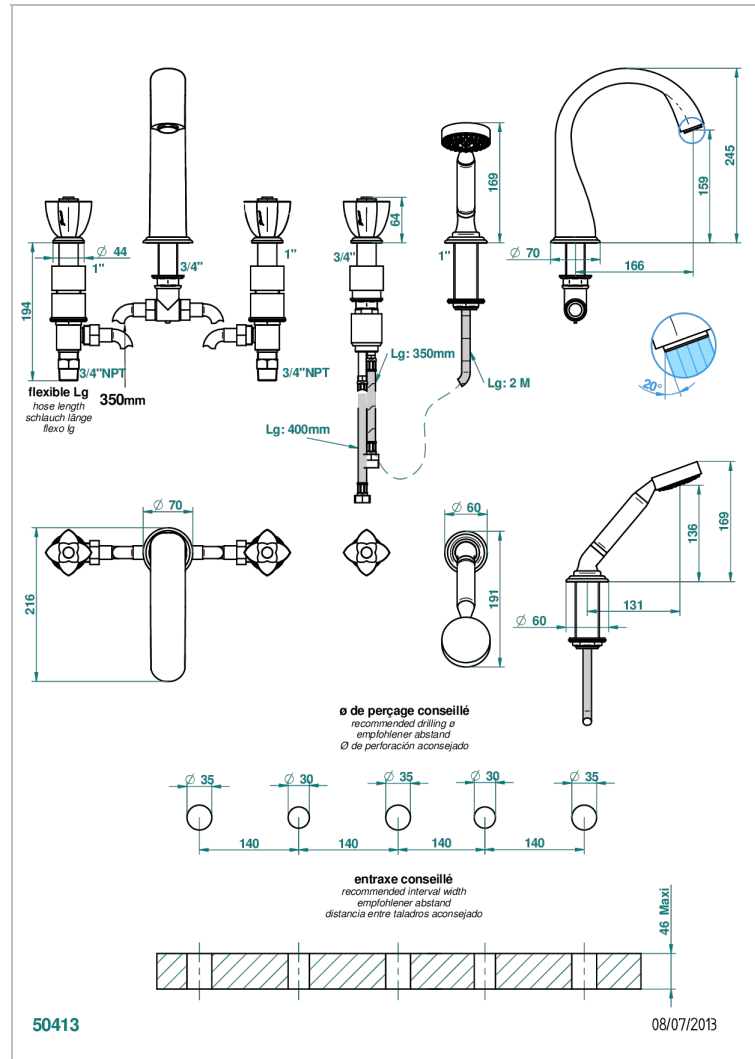

PETALE DE CRISTAL - BLUE CRYSTAL

U6B-1132SGUS

THG[®]
PARIS

Roman tub set with 2 x 3/4" valves and rim mounted ceramic mixer with progressive cartridge and handshower

CHARACTERISTIC

- Pétale de Cristal - Blue crystal
- Roman tub set with 2 x 3/4" valves and rim mounted ceramic mixer with progressive cartridge and handshower

TECHNICAL SPECS

- Recommandé : 3 bars (max. 5 bars) - Advised : 43,5 psi (max. 72 psi)
- Bec : 35 l/min à 3 bars - Douchette : 9,5 l/min à 3 bars
- Spout : 9.26 gpm at 43.5 psi - Handshower : 2.5 gpm at 43.5 psi