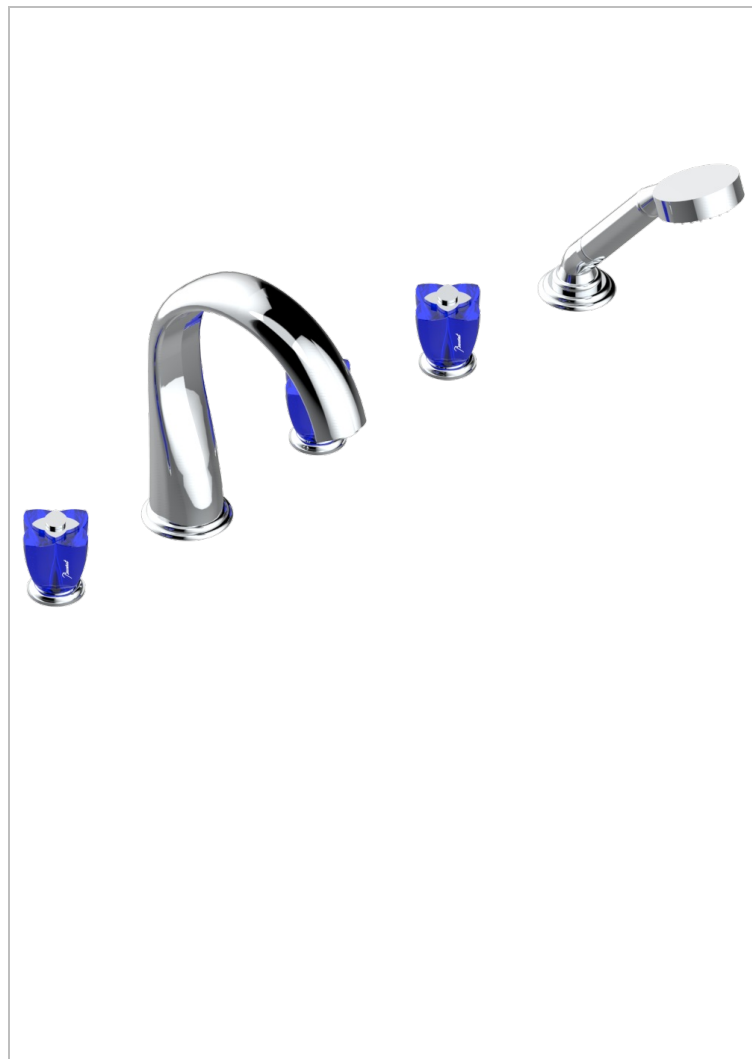

# PETALE DE CRISTAL - BLUE CRYSTAL

U6B-1132SGUS

Roman tub set with 2 x 3/4" valves and rim mounted ceramic mixer with progressive cartridge and handshower

## CHARACTERISTIC

- Pétale de Cristal - Blue crystal
- Roman tub set with 2 x 3/4" valves and rim mounted ceramic mixer with progressive cartridge and handshower

## TECHNICAL SPECS

- Recommandé : 3 bars (max. 5 bars) - Advised : 43,5 psi (max. 72 psi)
- Bec : 35 l/min à 3 bars - Douchette : 9,5 l/min à 3 bars
- Spout : 9.26 gpm at 43.5 psi - Handshower : 2.5 gpm at 43.5 psi

Nickel color PVD - H55

Nickel polished - B01

Soft gold - F30

Soft matt gold - F31

Umber PVD - H66