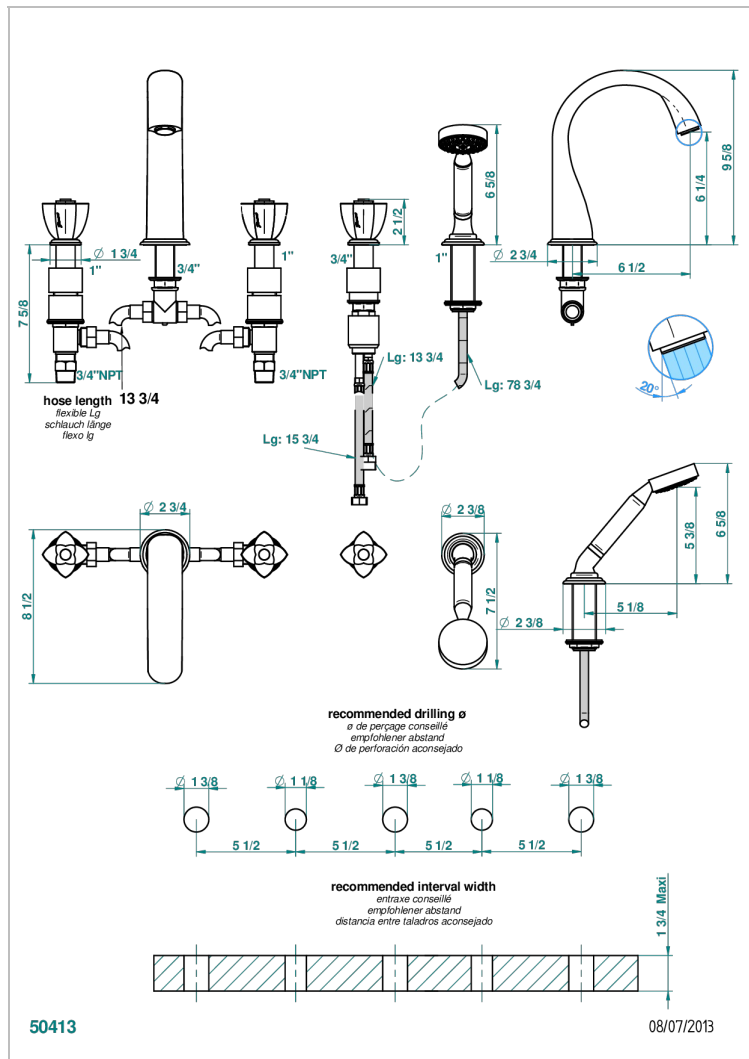

# PETALE DE CRISTAL - BLUE CRYSTAL

U6B-1132SGUS

Roman tub set with 2 x 3/4" valves and rim mounted ceramic mixer with progressive cartridge and handshower

## CHARACTERISTIC

- Pétale de Cristal - Blue crystal
- Roman tub set with 2 x 3/4" valves and rim mounted ceramic mixer with progressive cartridge and handshower

## TECHNICAL SPECS

- Recommandé : 3 bars (max. 5 bars) - Advised : 43,5 psi (max. 72 psi)
- Bec : 35 l/min à 3 bars - Douchette : 9,5 l/min à 3 bars
- Spout : 9.26 gpm at 43.5 psi - Handshower : 2.5 gpm at 43.5 psi