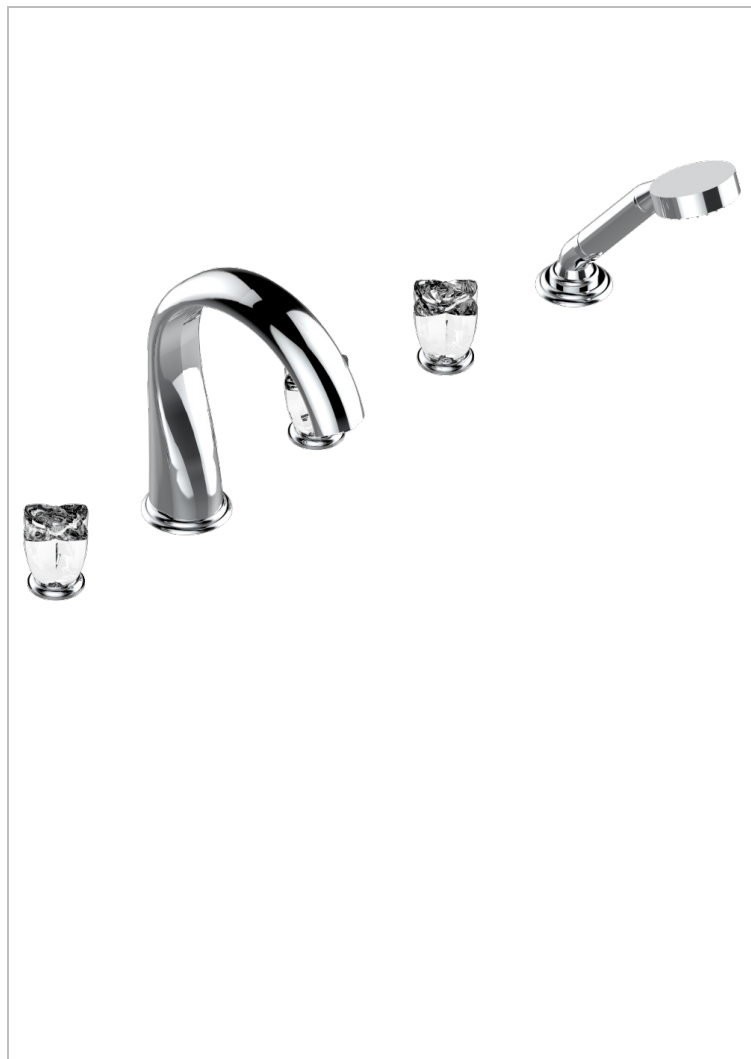

PETALE DE CRISTAL - CLEAR CRYSTAL

U6A-1132SGUS

Roman tub set with 2 x 3/4" valves and rim mounted ceramic mixer with progressive cartridge and handshower

CHARACTERISTIC

- Pétale de Cristal - Clear crystal
- Roman tub set with 2 x 3/4" valves and rim mounted ceramic mixer with progressive cartridge and handshower

TECHNICAL SPECS

- Recommandé : 3 bars (max. 5 bars) - Advised : 43,5 psi (max. 72 psi)
- Bec : 35 l/min à 3 bars - Douchette : 9,5 l/min à 3 bars
- Spout : 9.26 gpm at 43.5 psi - Handshower : 2.5 gpm at 43.5 psi

AVAILABLE FINITIONS

Black ceram - D30

Blush PVD - H62

Brass color PVD - H49

Brown bronze color PVD - F33

Chrome polished - A02

Chrome polished / gold polished - G02

Copper antique matt, coated - H07

Nickel color PVD - H55

Nickel polished - B01

Soft gold - F30

Soft matt gold - F31

Umber PVD - H66