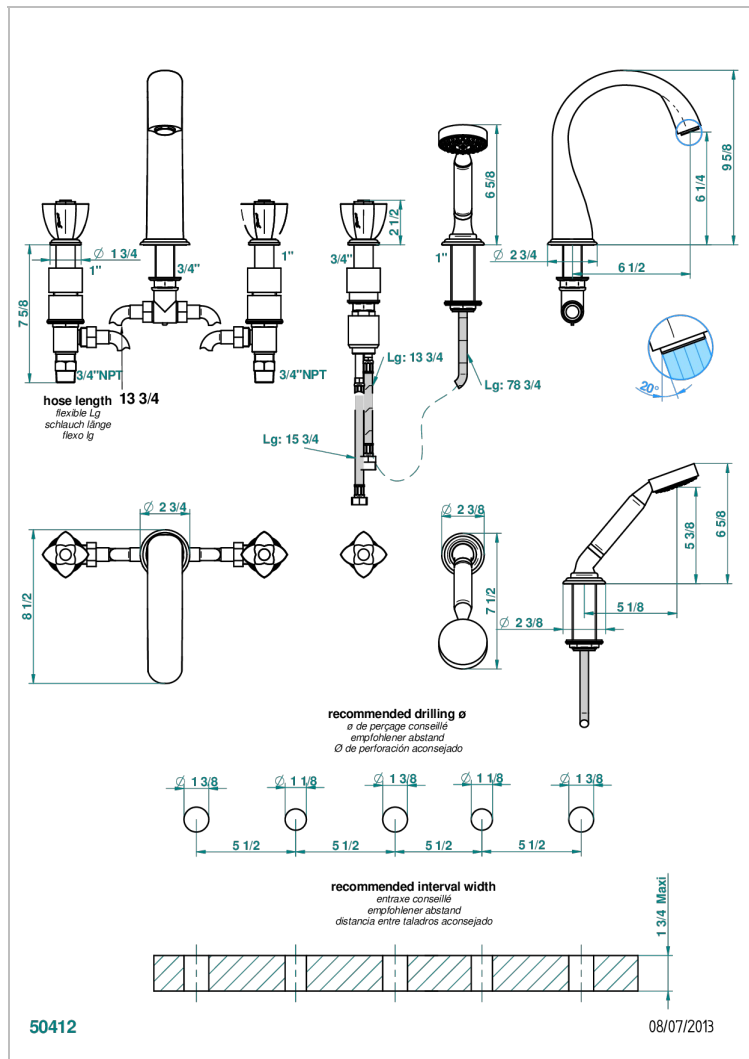

PETALE DE CRISTAL - CLEAR CRYSTAL

U6A-1132SGUS

Roman tub set with 2 x 3/4" valves and rim mounted ceramic mixer with progressive cartridge and handshower

CHARACTERISTIC

- Pétale de Cristal - Clear crystal
- Roman tub set with 2 x 3/4" valves and rim mounted ceramic mixer with progressive cartridge and handshower

TECHNICAL SPECS

- Recommandé : 3 bars (max. 5 bars) - Advised : 43,5 psi (max. 72 psi)
- Bec : 35 l/min à 3 bars - Douchette : 9,5 l/min à 3 bars
- Spout : 9.26 gpm at 43.5 psi - Handshower : 2.5 gpm at 43.5 psi