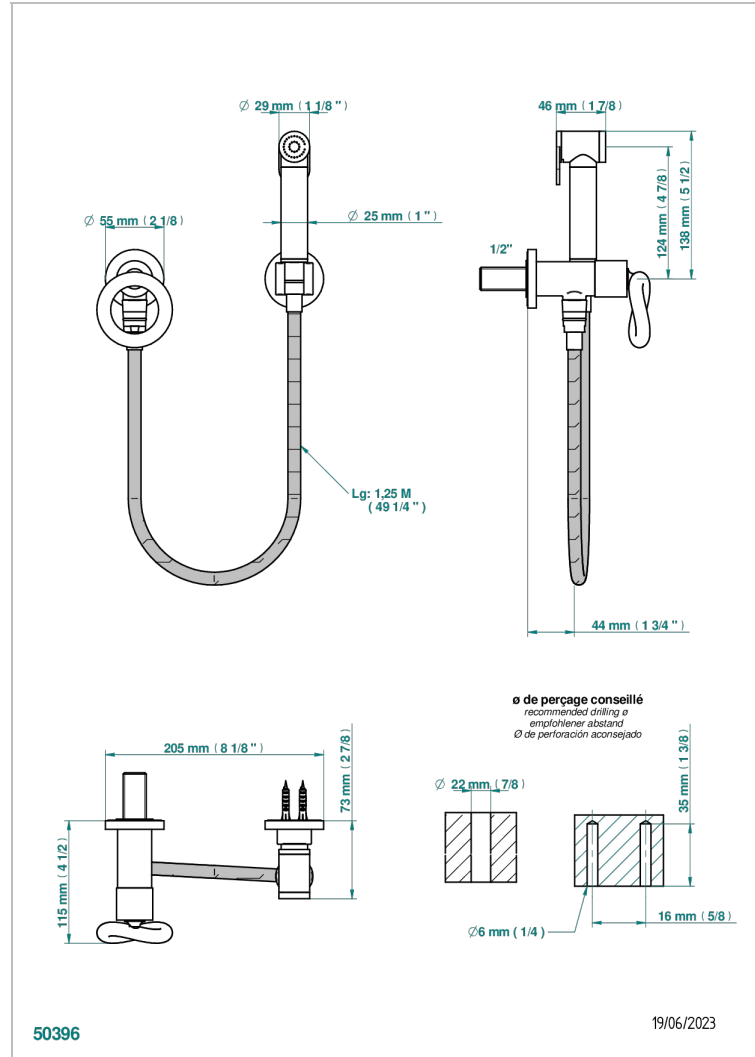

COLLECTION "O"

G4P-5840/8

THG[®]
PARIS

Wc douche set including: valve, trigger spray, reinforced hose (1.25m) and hook

CHARACTERISTIC

- ACS : 19ACCLY406

TECHNICAL SPECS

- Recommandé : 3 bars (max. 5 bars) - Advised : 43,5 psi (max. 72 psi)
- 9,5 l/min à 3 bars (2.5 gpm at 43.5 psi)

STANDARDS

AVAILABLE FINITIONS

Antique nickel - H28
Black ceram - D30
Blush PVD - H62
Brass color PVD - H49
Brown bronze color PVD - F33
Gold color PVD - H52

Graphite PVD - H64
Lacquered light bronze - D01
Matt Umber PVD - H67
Matt blush PVD - H60
Matt brass color PVD - H50
Matt brown bronze color PVD - F34