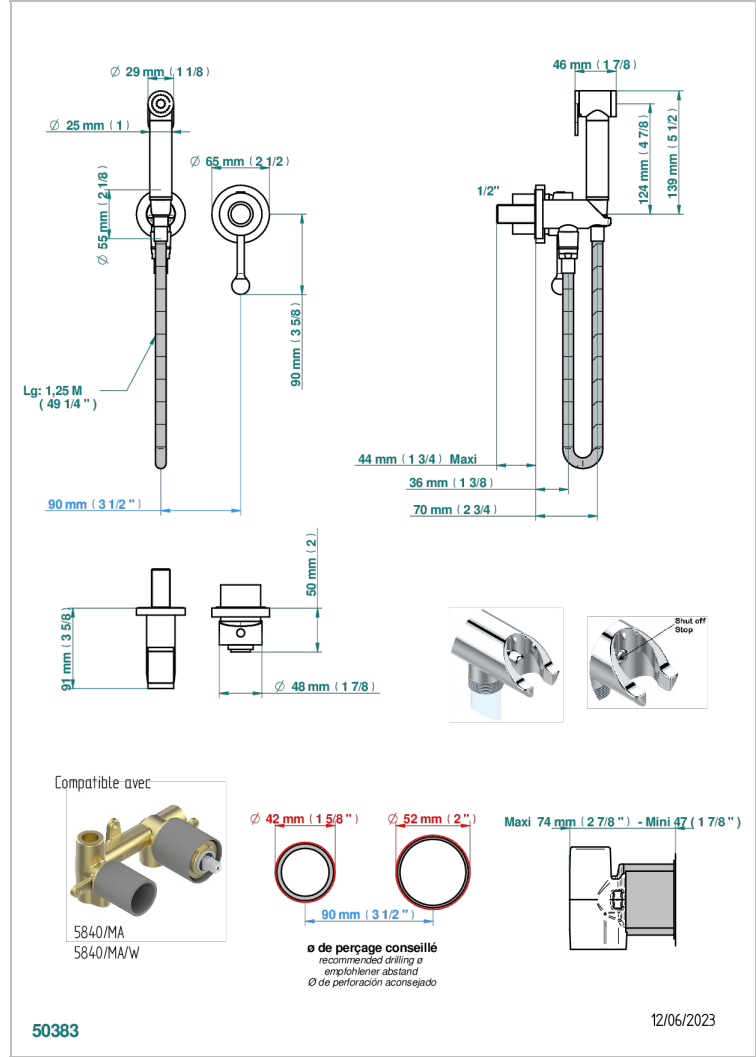

DIPLOMATE SMOOTH RINGS

U4A-5840/MBG

Trim only for WC douche including: trigger spray, wall mounted single lever mixer, reinforced hose (49 1/4"), wall outlet with integrated elbow with safety stopper

CHARACTERISTIC

- ACS : 19ACCLY412

STANDARDS

RELATED SKU'S

- Ref. G00-5840/MAUS Rough parts for concealed wall-mounted mixer with 1/2" outlet

TECHNICAL SPECS

- Recommandé : 3 bars (max. 5 bars) - Advised : 43,5 psi (max. 72 psi)
- 9,5 l/min à 3 bars (2.5 gpm at 43.5 psi)