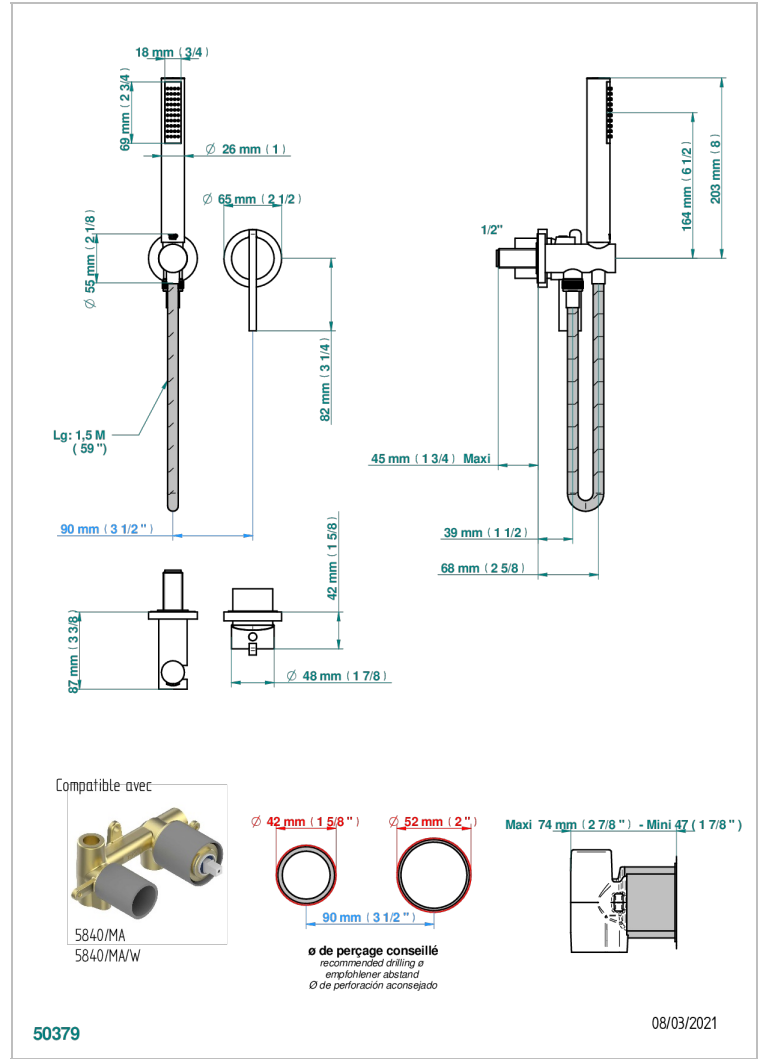

LE 11 WITH LEVER

U2B-6561B

Trim only for wall mixer with complete handshower on hook

CHARACTERISTIC

- Le 11 with lever
- Trim only for wall mixer with complete handshower on hook

RELATED SKU'S

- Ref. G00-5840/MA Rough parts for concealed wall-mounted mixer with 1/2" outlet