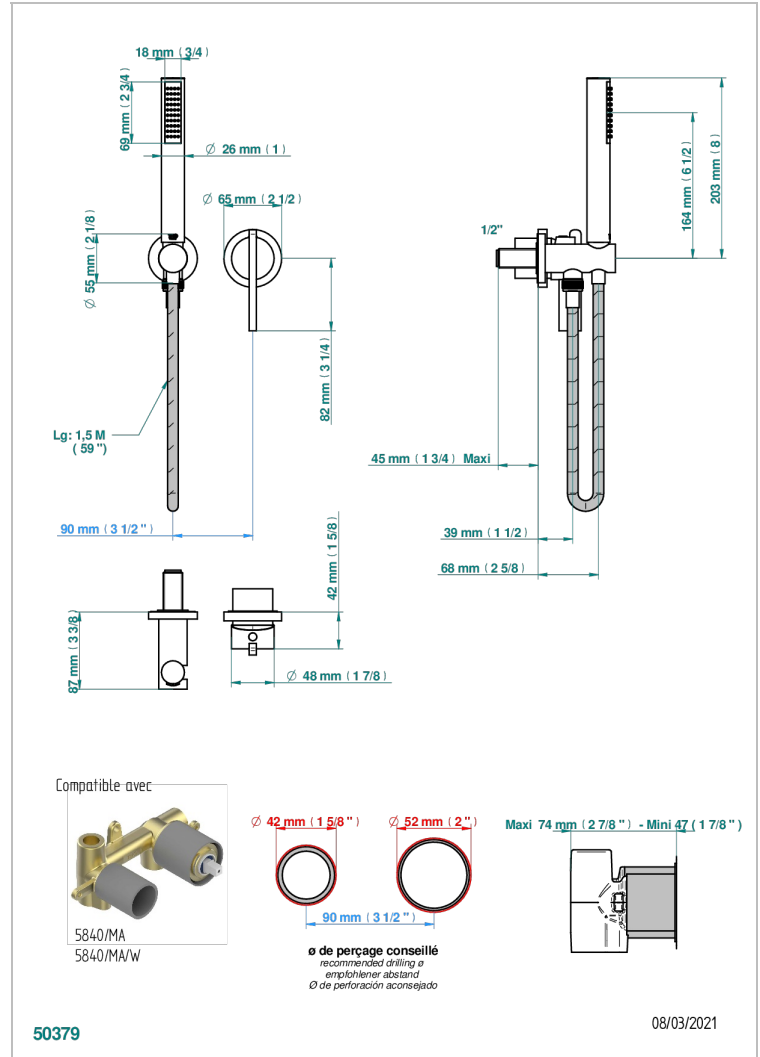

# LE 11

U2A-6561B

Trim only for wall mixer with complete handshower on hook

## CHARACTERISTIC

- Le 11
- Trim only for wall mixer with complete handshower on hook

## RELATED SKU'S

- Ref. G00-5840/MA Rough parts for concealed wall-mounted mixer with 1/2" outlet