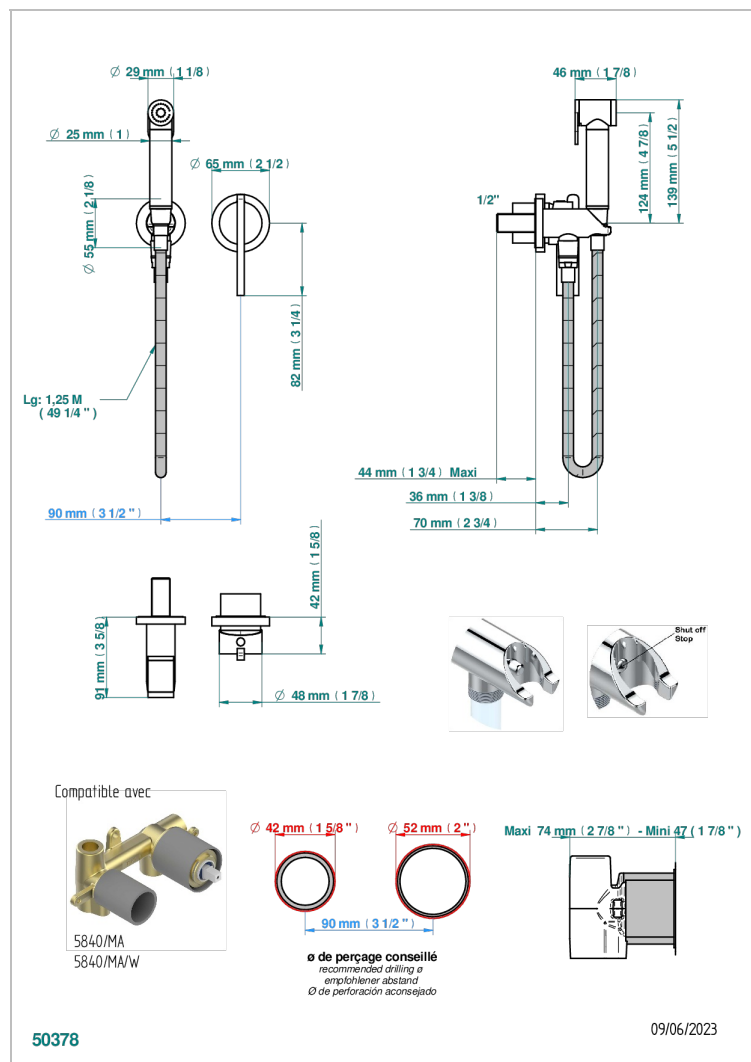

# LE 11 WITH LEVER HANDLES

U2B-5840/MBG

Trim only for WC douche including: trigger spray, wall mounted single lever mixer, reinforced hose (49 1/4"), wall outlet with integrated elbow with safety stopper

## CHARACTERISTIC

- ACS : 19ACCLY412

## RELATED SKU'S

- Ref. G00-5840/MAUS Rough parts for concealed wall-mounted mixer with 1/2" outlet