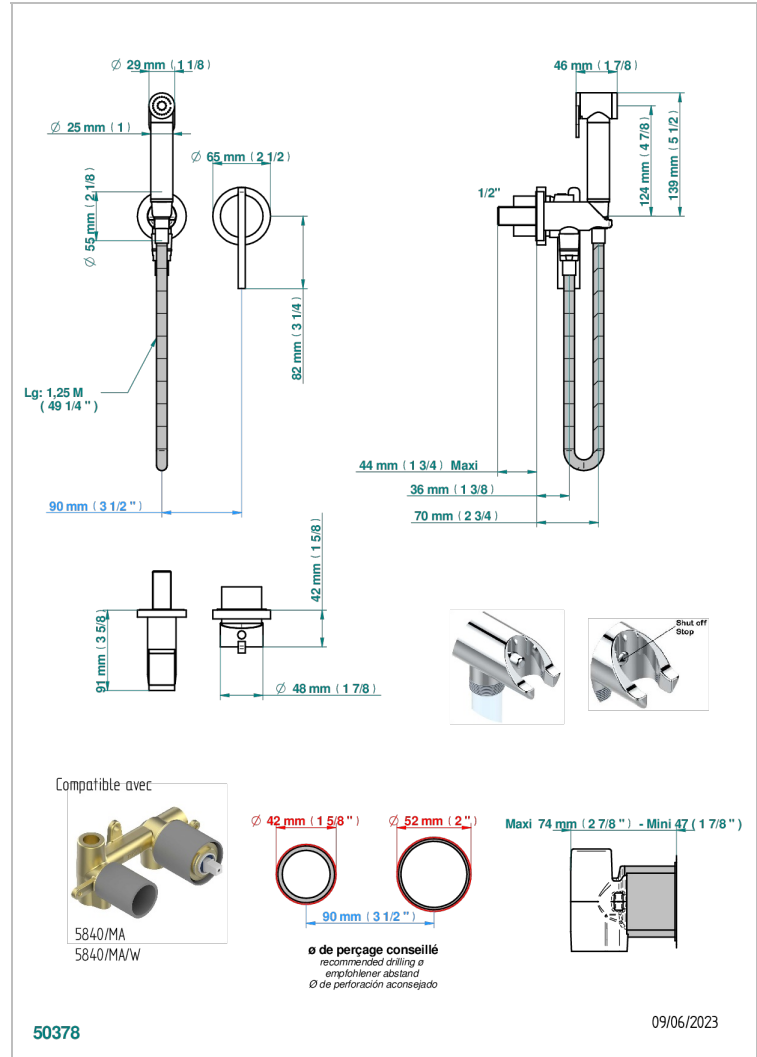

# LE 11 WITH LEVER

U2B-5840/MBG

Trim only for WC douche including: trigger spray, wall mounted single lever mixer, reinforced hose (1.25m), wall outlet with integrated elbow with safety stopper

## CHARACTERISTIC

- ACS : 19ACCLY412

## RELATED SKU'S

- Ref. G00-5840/MA Rough parts for concealed wall-mounted mixer with 1/2" outlet