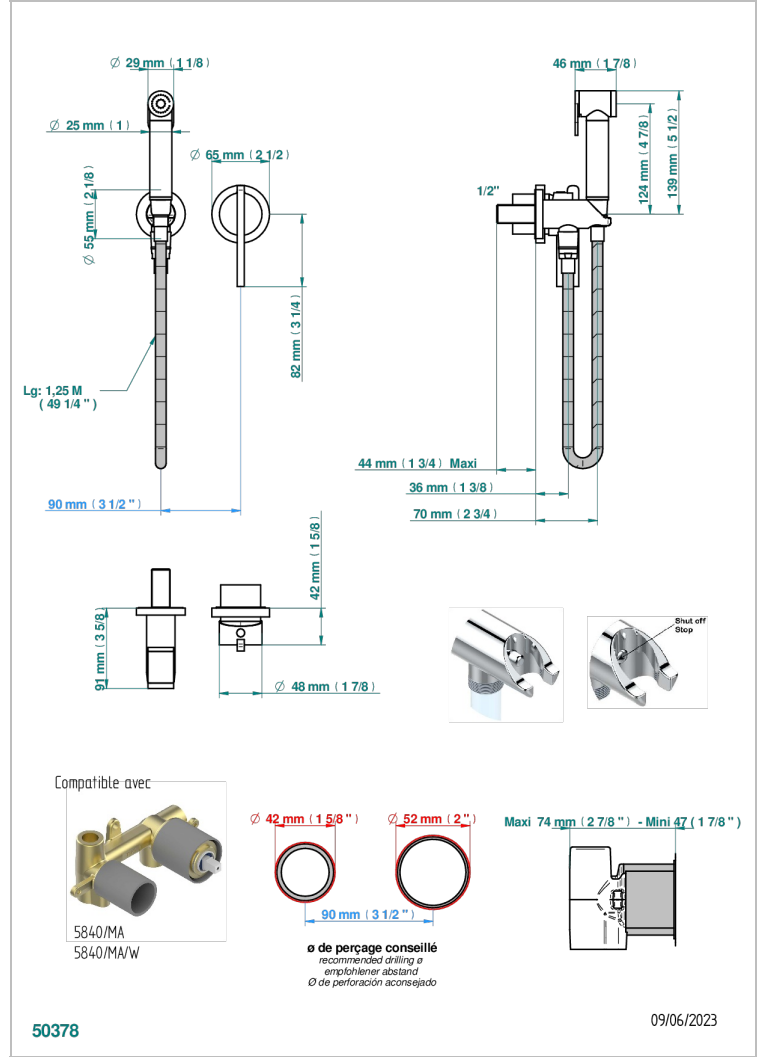

# LE 11

U2A-5840/MBG

Trim only for WC douche including: trigger spray, wall mounted single lever mixer, reinforced hose (49 1/4"), wall outlet with integrated elbow with safety stopper

## CHARACTERISTIC

- ACS : 19ACCLY412

## TECHNICAL SPECS

- Recommandé : 3 bars (max. 5 bars) - Advised : 43,5 psi (max. 72 psi)
- 9,5 l/min à 3 bars (2.5 gpm at 43.5 psi)

## RELATED SKU'S

- Ref. G00-5840/MAUS Rough parts for concealed wall-mounted mixer with 1/2" outlet