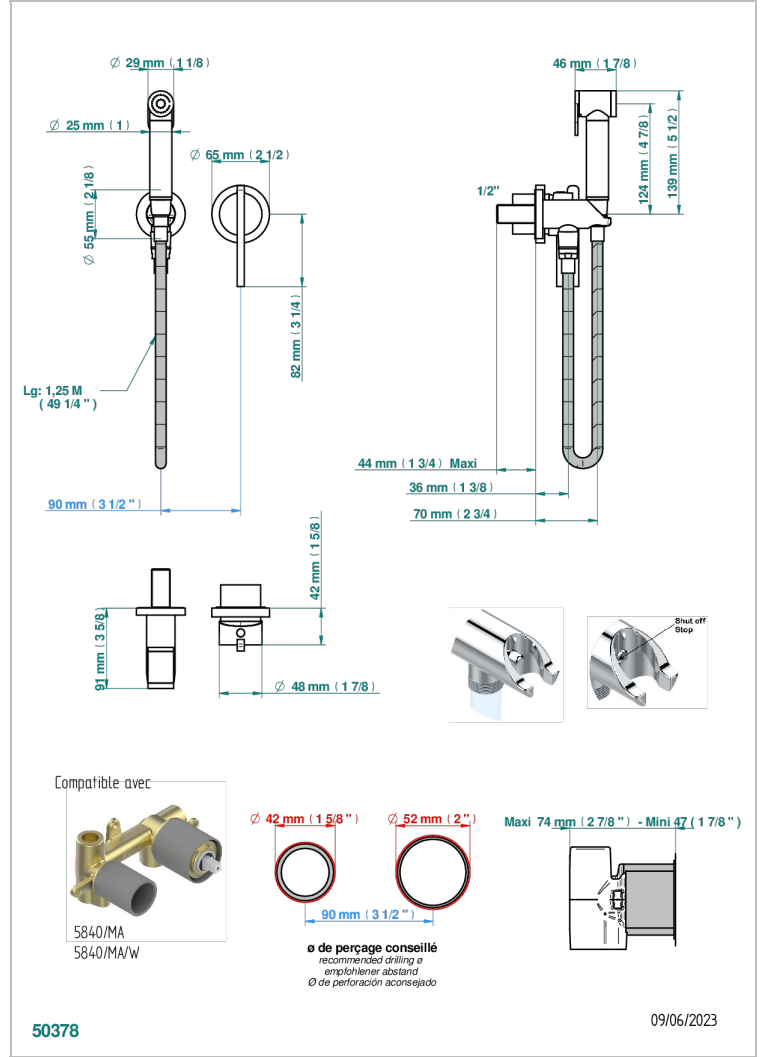

LE 11

U2A-5840/MBG

Trim only for WC douche including: trigger spray, wall mounted single lever mixer, reinforced hose (1.25m), wall outlet with integrated elbow with safety stopper

CHARACTERISTIC

- ACS : 19ACCLY412

STANDARDS

RELATED SKU'S

- Ref. G00-5840/MA Rough parts for concealed wall-mounted mixer with 1/2" outlet

AVAILABLE FINITIONS

Antique nickel - H28
Black ceram - D30
Blush PVD - H62
Brass color PVD - H49
Brown bronze color PVD - F33
Gold color PVD - H52

TECHNICAL SPECS

- Recommandé : 3 bars (max. 5 bars) - Advised : 43,5 psi (max. 72 psi)
- 9,5 l/min à 3 bars (2.5 gpm at 43.5 psi)