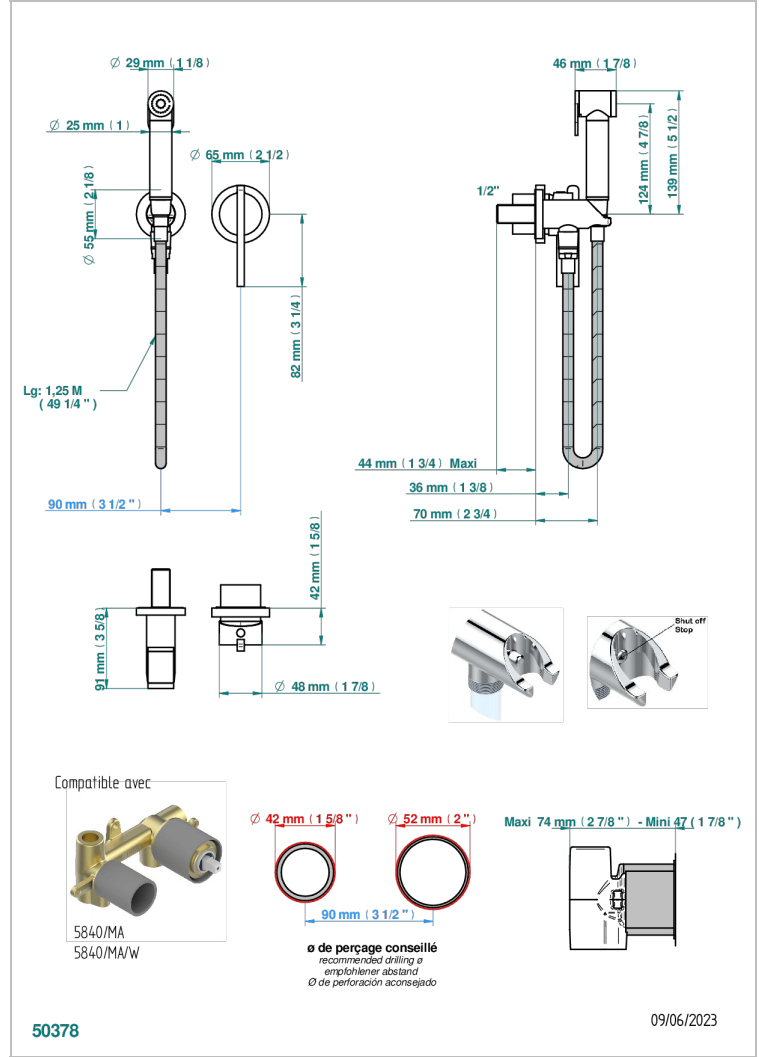

LE 11

U2A-5840/MBG

Trim only for WC douche including: trigger spray, wall mounted single lever mixer, reinforced hose (1.25m), wall outlet with integrated elbow with safety stopper

CHARACTERISTIC

- ACS : 19ACCLY412

STANDARDS

RELATED SKU'S

- Ref. G00-5840/MA Rough parts for concealed wall-mounted mixer with 1/2" outlet

AVAILABLE FINITIONS

Antique nickel - H28
Black ceram - D30
Blush PVD - H62
Brass color PVD - H49
Brown bronze color PVD - F33
Gold color PVD - H52

TECHNICAL SPECS

- Recommandé : 3 bars (max. 5 bars) - Advised : 43,5 psi (max. 72 psi)
- 9,5 l/min à 3 bars (2.5 gpm at 43.5 psi)