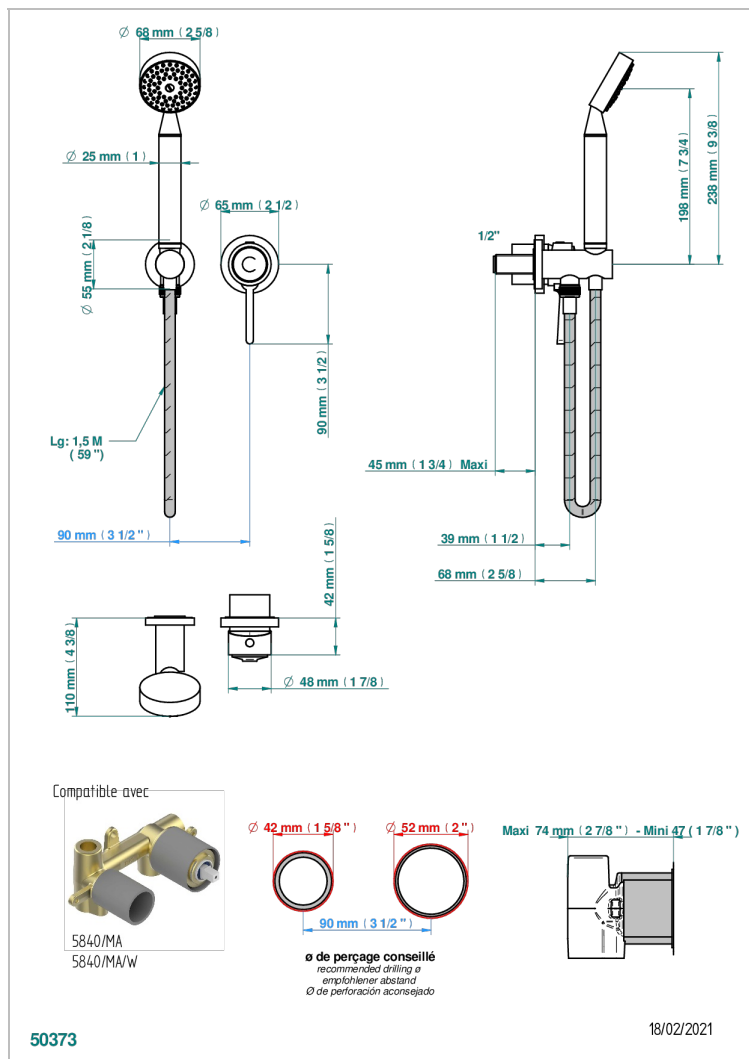

# SPIRIT WITH LEVER

G58-6561B

THG<sup>®</sup>  
PARIS

Trim only for wall mixer with complete handshower on hook

## CHARACTERISTIC

- Spirit with lever
- Trim only for wall mixer with complete handshower on hook

## TECHNICAL SPECS

- Recommandé : 3 bars (max. 5 bars) - Advised : 43,5 psi (max. 72 psi)
- 9,5 l/min à 3 bars (2.5 gpm at 43.5 psi)

## RELATED SKU'S

- Ref. G00-5840/MA Rough parts for concealed wall-mounted mixer with 1/2" outlet