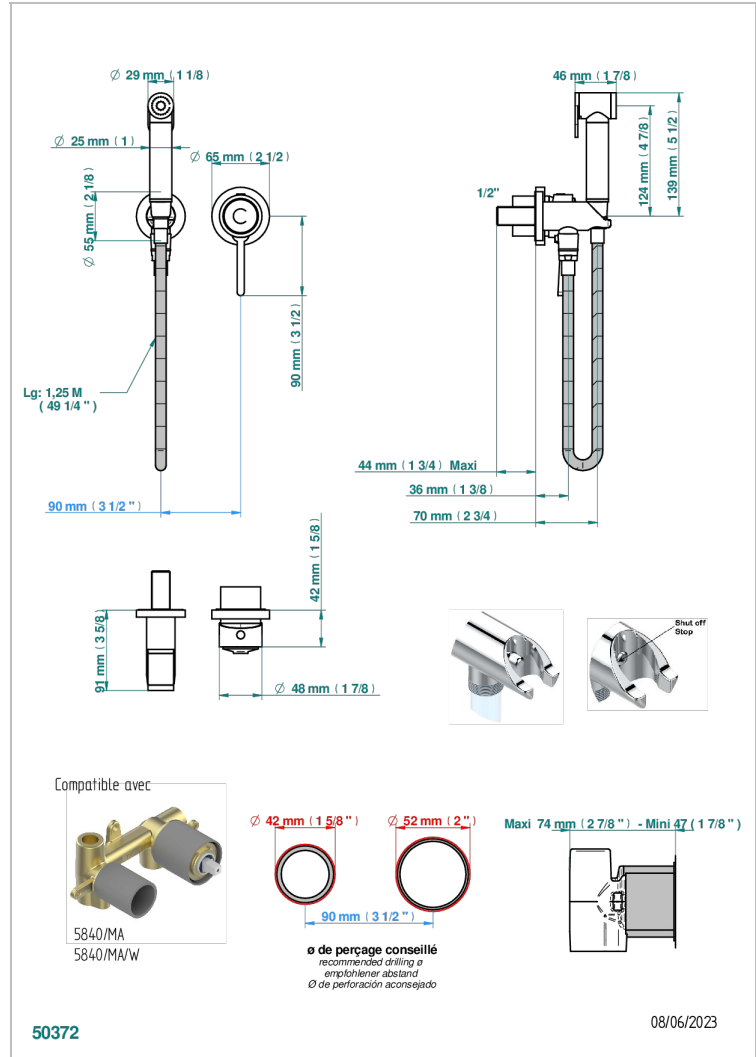

Trim only for WC douche including: trigger spray, wall mounted single lever mixer, reinforced hose (49 1/4"), wall outlet with integrated elbow with safety stopper

### CHARACTERISTIC

- ACS : 19ACCLY412

### TECHNICAL SPECS

- Recommandé : 3 bars (max. 5 bars) - Advised : 43,5 psi (max. 72 psi)
- 9,5 l/min à 3 bars (2.5 gpm at 43.5 psi)

### RELATED SKU'S

- Ref. G00-5840/MAUS Rough parts for concealed wall-mounted mixer with 1/2" outlet