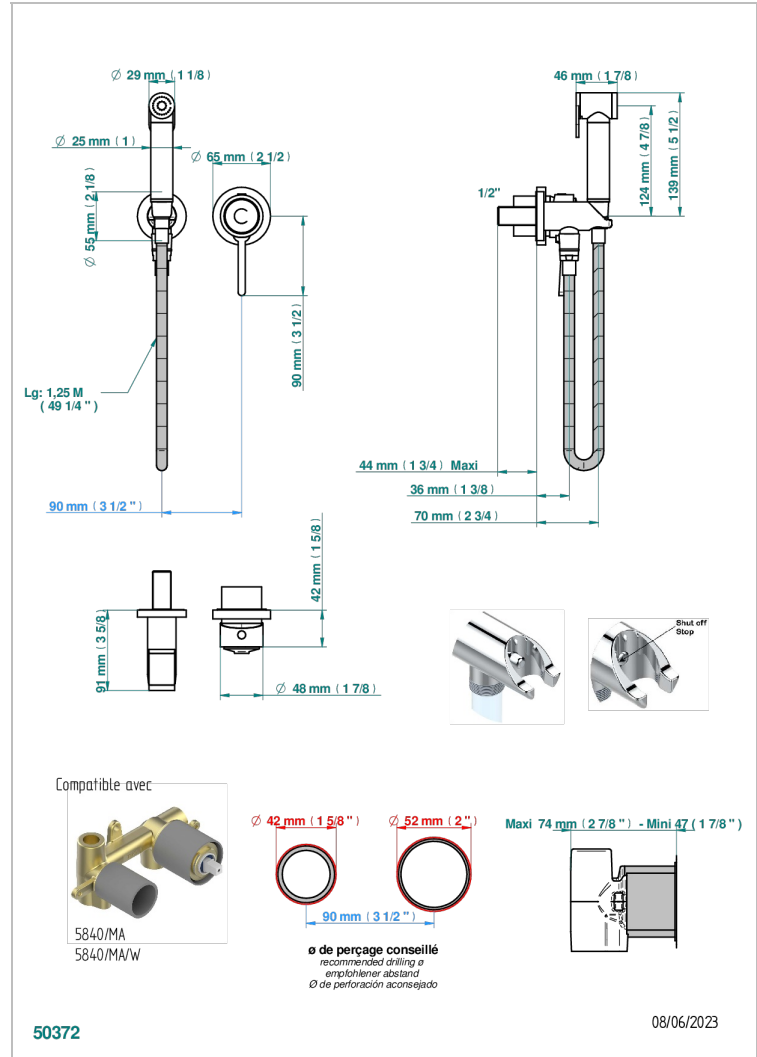

Trim only for WC douche including: trigger spray, wall mounted single lever mixer, reinforced hose (1.25m), wall outlet with integrated elbow with safety stopper

CHARACTERISTIC

- ACS : 19ACCLY412

TECHNICAL SPECS

- Recommandé : 3 bars (max. 5 bars) - Advised : 43,5 psi (max. 72 psi)
- 9,5 l/min à 3 bars (2.5 gpm at 43.5 psi)

STANDARDS

RELATED SKU'S

- Ref. G00-5840/MA Rough parts for concealed wall-mounted mixer with 1/2" outlet