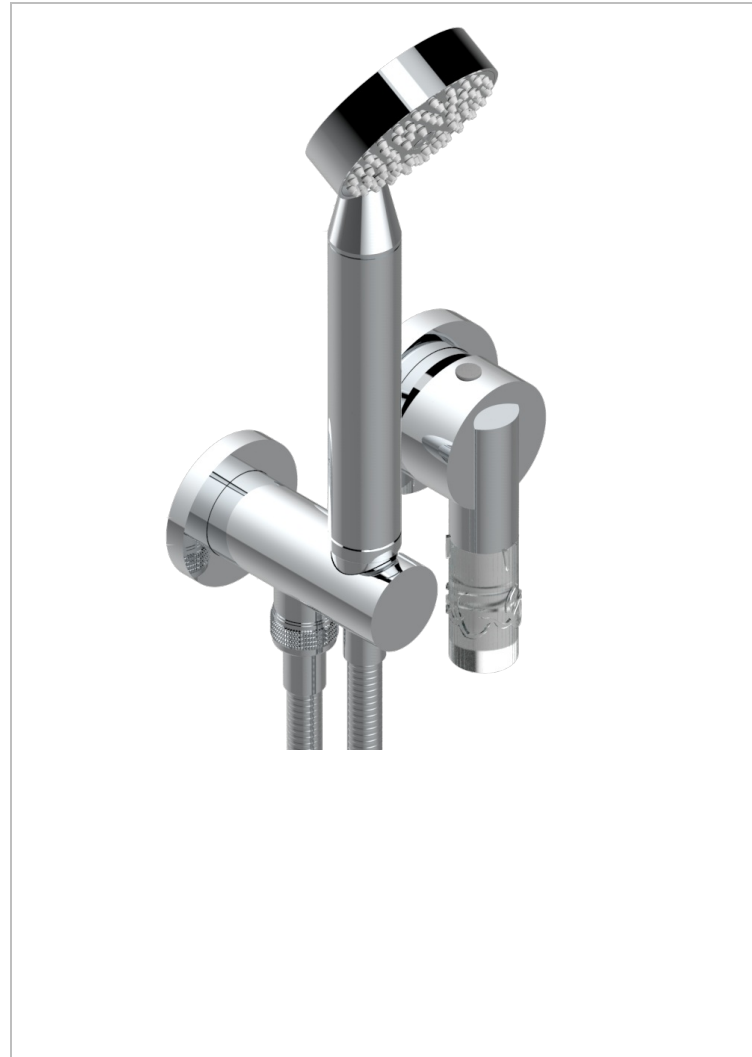

BAMBOU CLEAR CRYSTAL

A35-6561B

Trim only for wall mixer with complete handshower on hook

CHARACTERISTIC

- BamboU Clear crystal
- Trim only for wall mixer with complete handshower on hook

TECHNICAL SPECS

- Recommandé : 3 bars (max. 5 bars) - Advised : 43,5 psi (max. 72 psi)
- 9,5 l/min à 3 bars (2.5 gpm at 43.5 psi)

RELATED SKU'S

- Ref. G00-5840/MA Rough parts for concealed wall-mounted mixer with 1/2" outlet

AVAILABLE FINITIONS

Antique nickel - H28
 Black ceram - D30
 Blush PVD - H62
 Brass color PVD - H49
 Brown bronze color PVD - F33
 Gold color PVD - H52

Graphite PVD - H64
 Lacquered light bronze - D01
 Matt Umber PVD - H67
 Matt blush PVD - H60
 Matt brass color PVD - H50
 Matt brown bronze color PVD - F34

Matt chrome - C02
 Matt gold - F07
 Matt gold color PVD - H53
 Matt graphite PVD - H65
 Matt nickel (color finish) - C01
 Matt nickel color PVD - H56

Nickel color PVD - H55
 Polished chrome (color finish) - A02
 Polished chrome / Polished gold (color finish) - G02
 Polished gold (color finish) - F01
 Polished nickel - B01
 Soft gold - F30

Soft matt gold - F31
 Umber PVD - H66
 Varnished matt antique red copper (color finish) - H07