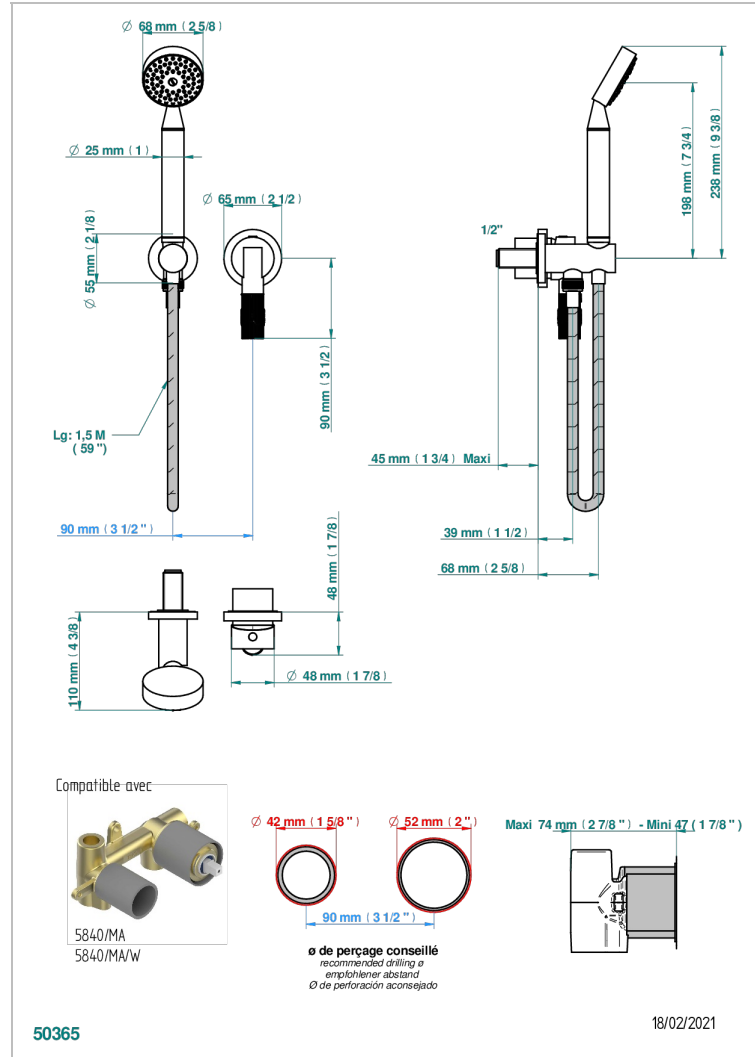

BAMBOU CLEAR CRYSTAL

A35-6561B

Trim only for wall mixer with complete handshower on hook

CHARACTERISTIC

- BamboU Clear crystal
- Trim only for wall mixer with complete handshower on hook

TECHNICAL SPECS

- Recommandé : 3 bars (max. 5 bars) - Advised : 43,5 psi (max. 72 psi)
- 9,5 l/min à 3 bars (2.5 gpm at 43.5 psi)

RELATED SKU'S

- Ref. G00-5840/MA Rough parts for concealed wall-mounted mixer with 1/2" outlet

AVAILABLE FINITIONS

Antique nickel - H28
 Black ceram - D30
 Blush PVD - H62
 Brass color PVD - H49
 Brown bronze color PVD - F33
 Gold color PVD - H52