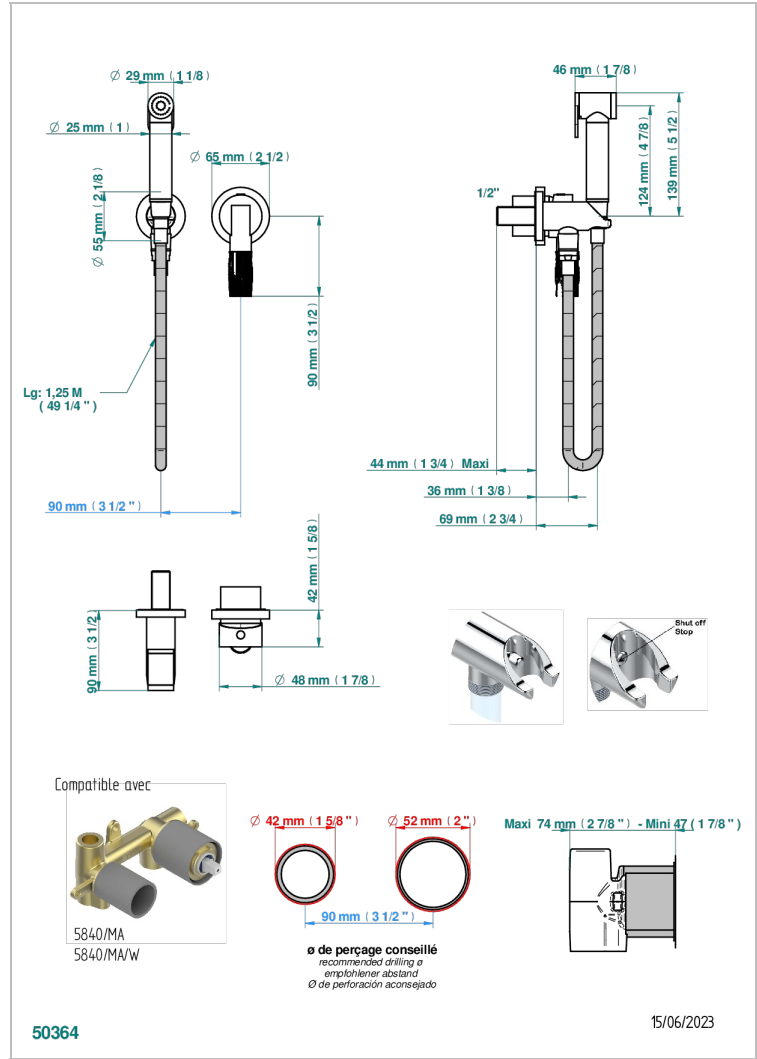

BAMBOU CLEAR CRYSTAL

A35-5840/MBG

THG
PARIS

Trim only for WC douche including: trigger spray, wall mounted single lever mixer, reinforced hose (49 1/4"), wall outlet with integrated elbow with safety stopper

CHARACTERISTIC

- ACS : 19ACCLY412

STANDARDS

RELATED SKU'S

- Ref. G00-5840/MAUS Rough parts for concealed wall-mounted mixer with 1/2" outlet

AVAILABLE FINITIONS

Black ceram - D30
Blush PVD - H62
Brass color PVD - H49
Brown bronze color PVD - F33
Chrome polished - A02
Chrome polished / gold polished - G02

TECHNICAL SPECS

- Recommandé : 3 bars (max. 5 bars) - Advised : 43,5 psi (max. 72 psi)
- 9,5 l/min à 3 bars (2.5 gpm at 43.5 psi)