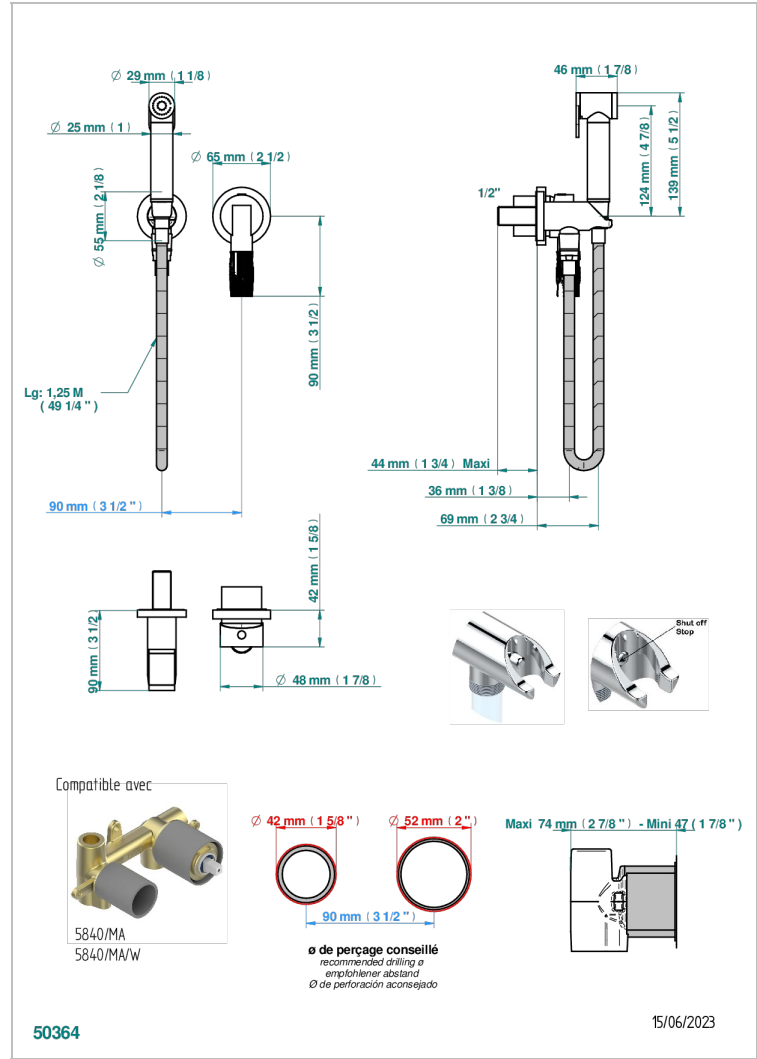

BAMBOU CLEAR CRYSTAL

A35-5840/MBG

THG
PARIS

Trim only for WC douche including: trigger spray, wall mounted single lever mixer, reinforced hose (1.25m), wall outlet with integrated elbow with safety stopper

CHARACTERISTIC

- ACS : 19ACCLY412

TECHNICAL SPECS

- Recommandé : 3 bars (max. 5 bars) - Advised : 43,5 psi (max. 72 psi)
- 9,5 l/min à 3 bars (2.5 gpm at 43.5 psi)

STANDARDS

RELATED SKU'S

- Ref. G00-5840/MA Rough parts for concealed wall-mounted mixer with 1/2" outlet