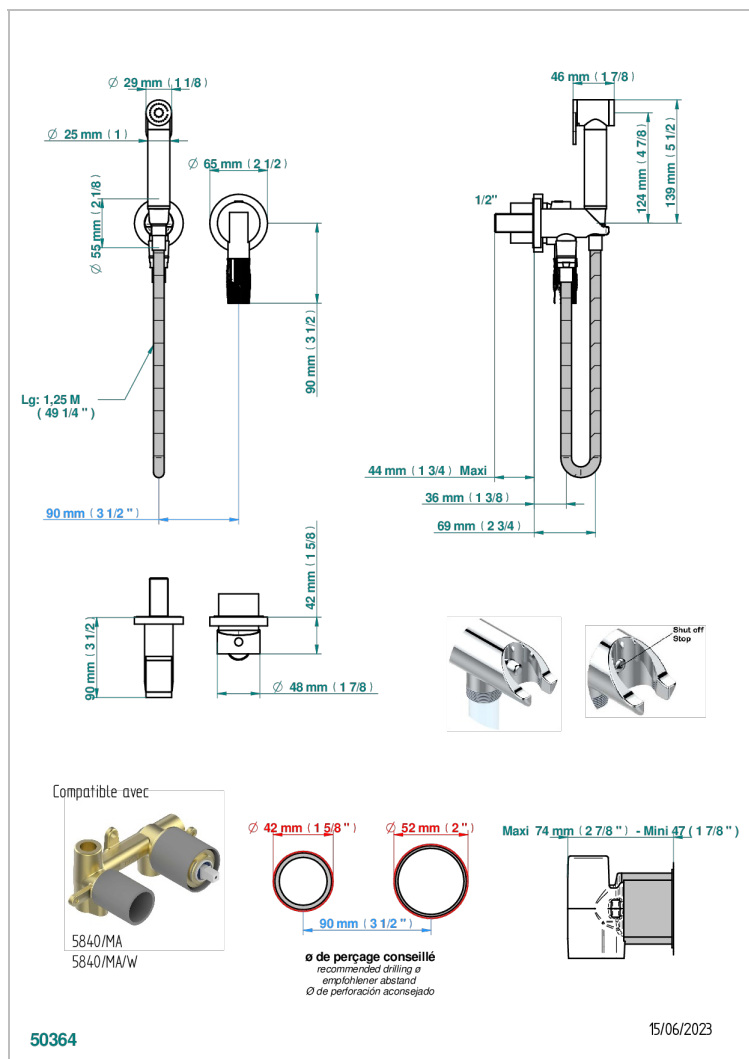

# BAMBOU, KRISTALL KLAR

A35-5840/MBG

THG  
PARIS

Trim only for WC douche including: trigger spray, wall mounted single lever mixer, reinforced hose (1.25m), wall outlet with integrated elbow with safety stopper

## ÄHNLICHE PRODUKTE

- Ref. G00-5840/MA Up-teil für up-mischer, 1/2"