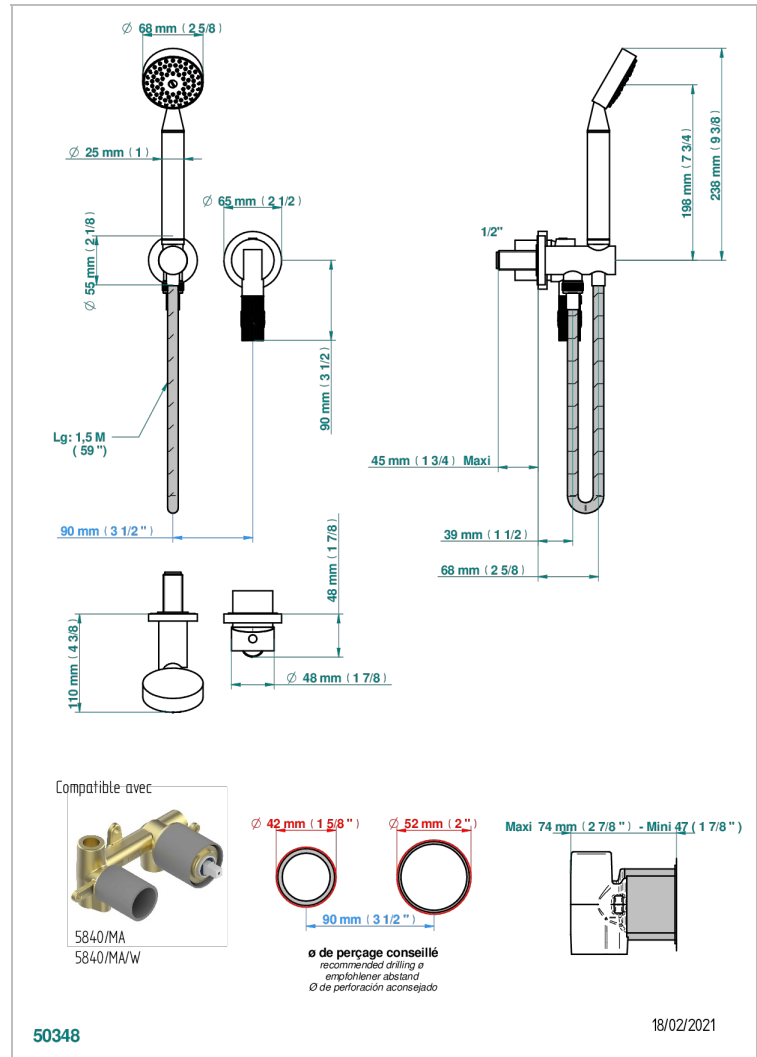

BAMBOU AMBER CRYSTAL

A34-6561B

THG
PARIS

Trim only for wall mixer with complete handshower on hook

CHARACTERISTIC

- BamboU Amber crystal
- Trim only for wall mixer with complete handshower on hook

TECHNICAL SPECS

- Reconnamé : 3 bars (max. 5 bars) - Advised : 43,5 psi (max. 72 psi)
- 9,5 l/min à 3 bars (2.5 gpm at 43.5 psi)

RELATED SKU'S

- Ref. G00-5840/MA Rough parts for concealed wall-mounted mixer with 1/2" outlet