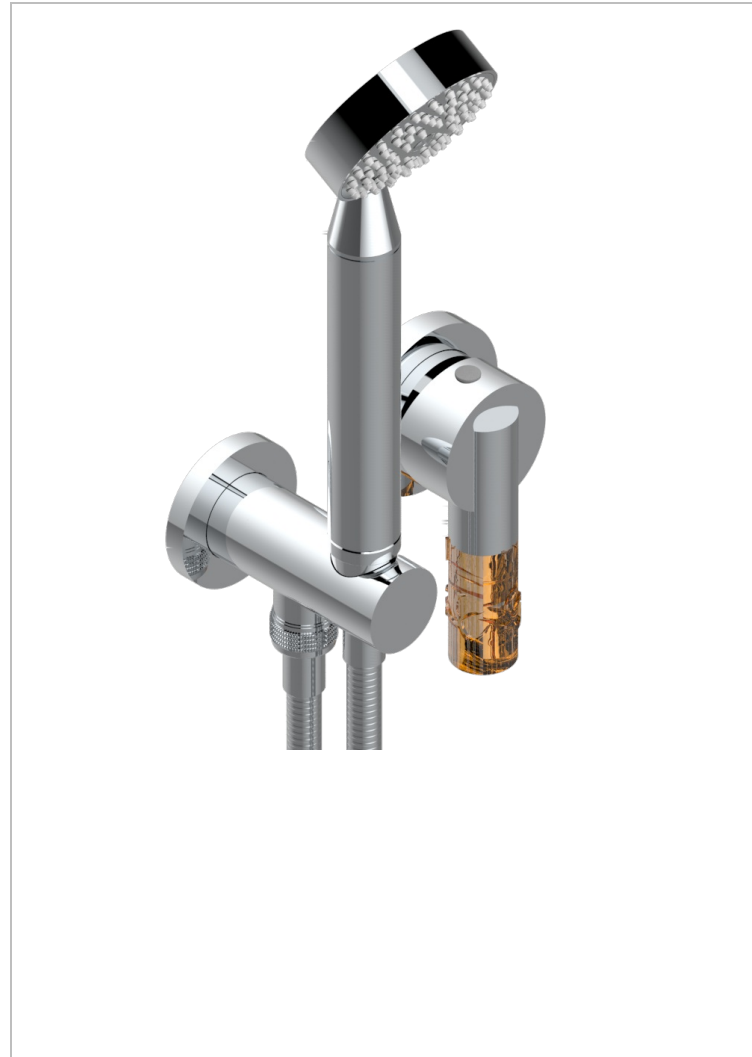

BAMBOU AMBER CRYSTAL

A34-6561B

THG
PARIS

Trim only for wall mixer with complete handshower on hook

CHARACTERISTIC

- BamboU Amber crystal
- Trim only for wall mixer with complete handshower on hook

TECHNICAL SPECS

- Reconnamé : 3 bars (max. 5 bars) - Advised : 43,5 psi (max. 72 psi)
- 9,5 l/min à 3 bars (2.5 gpm at 43.5 psi)

RELATED SKU'S

- Ref. G00-5840/MA Rough parts for concealed wall-mounted mixer with 1/2" outlet

AVAILABLE FINITIONS

Antique nickel - H28
Black ceram - D30
Blush PVD - H62
Brass color PVD - H49
Brown bronze color PVD - F33
Gold color PVD - H52

Graphite PVD - H64
Lacquered light bronze - D01
Matt Umber PVD - H67
Matt blush PVD - H60
Matt brass color PVD - H50
Matt brown bronze color PVD - F34