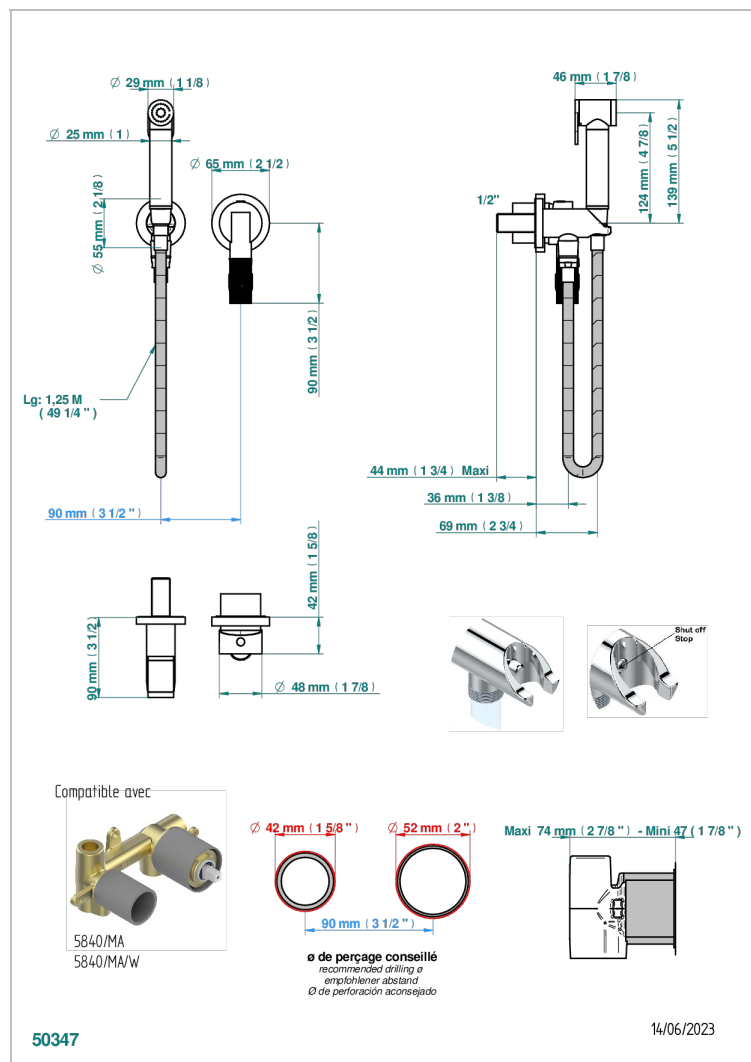

BAMBOU AMBER CRYSTAL

A34-5840/MBG

Trim only for WC douche including: trigger spray, wall mounted single lever mixer, reinforced hose (49 1/4"), wall outlet with integrated elbow with safety stopper

CHARACTERISTIC

- ACS : 19ACCLY412

STANDARDS

TECHNICAL SPECS

- Recommandé : 3 bars (max. 5 bars) - Advised : 43,5 psi (max. 72 psi)
- 9,5 l/min à 3 bars (2.5 gpm at 43.5 psi)

RELATED SKU'S

- Ref. G00-5840/MAUS Rough parts for concealed wall-mounted mixer with 1/2" outlet