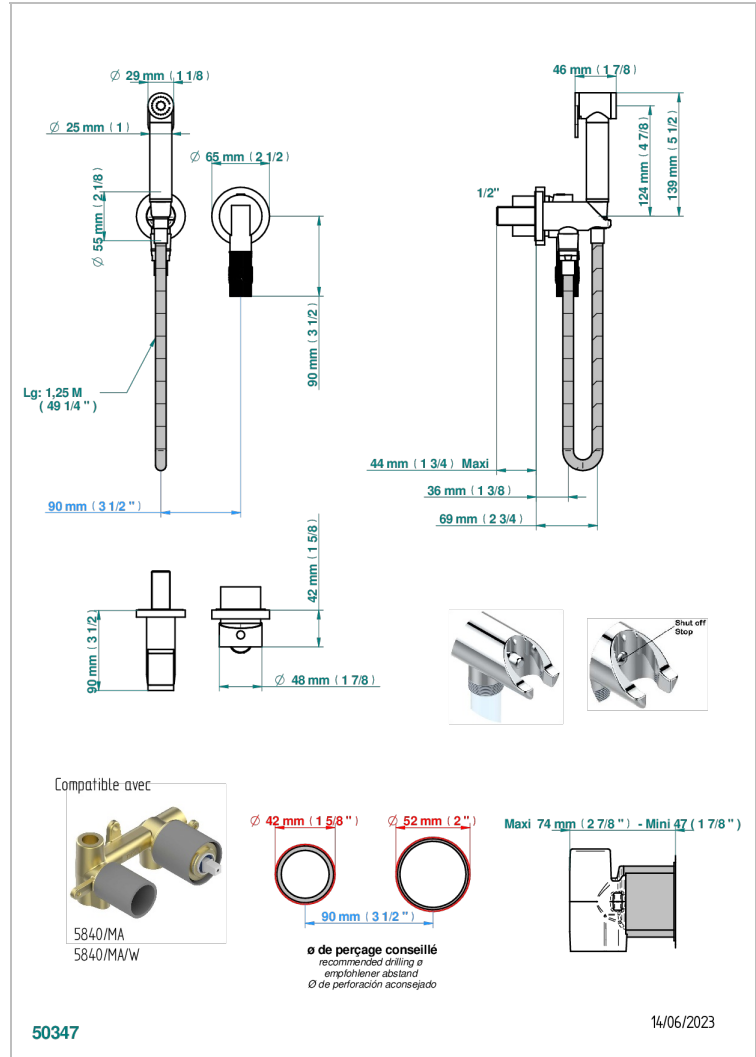

BAMBOU AMBER CRYSTAL

A34-5840/MBG

Trim only for WC douche including: trigger spray, wall mounted single lever mixer, reinforced hose (1.25m), wall outlet with integrated elbow with safety stopper

CHARACTERISTIC

- ACS : 19ACCLY412

STANDARDS

TECHNICAL SPECS

- Recommandé : 3 bars (max. 5 bars) - Advised : 43,5 psi (max. 72 psi)
- 9,5 l/min à 3 bars (2.5 gpm at 43.5 psi)

RELATED SKU'S

- Ref. G00-5840/MA Rough parts for concealed wall-mounted mixer with 1/2" outlet