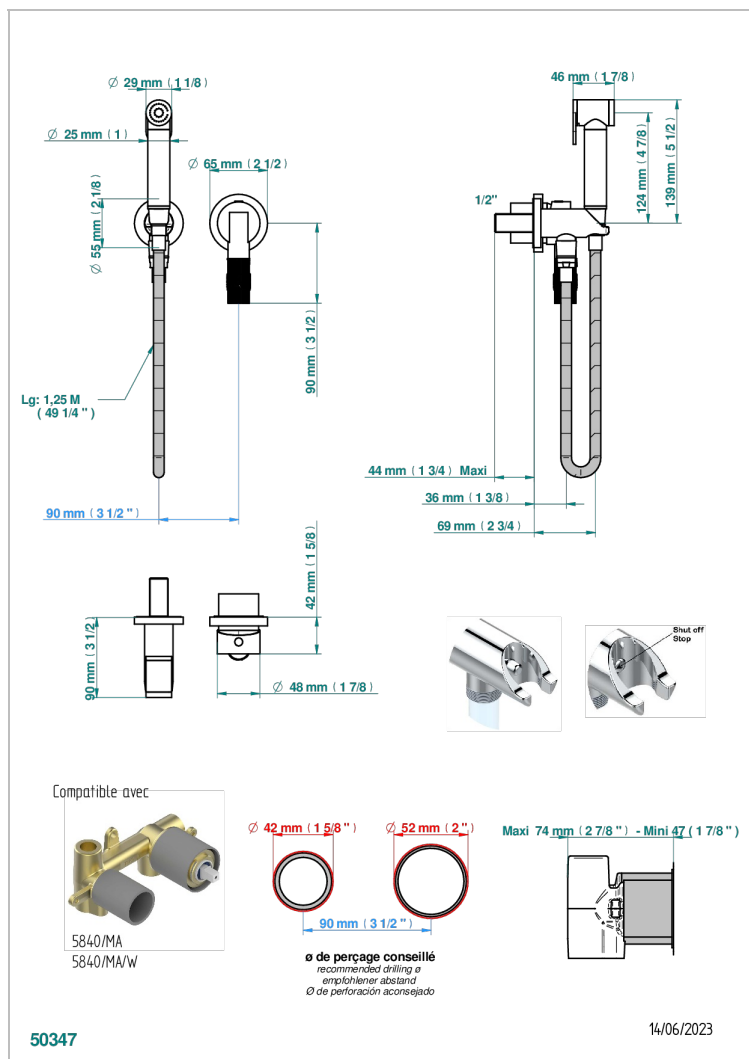

# BAMBOU, KRISTALL BERNSTEIN

A34-5840/MBG

Trim only for WC douche including: trigger spray, wall mounted single lever mixer, reinforced hose (1.25m), wall outlet with integrated elbow with safety stopper

## ÄHNLICHE PRODUKTE

- Ref. G00-5840/MA Up-teil für up-mischer, 1/2"