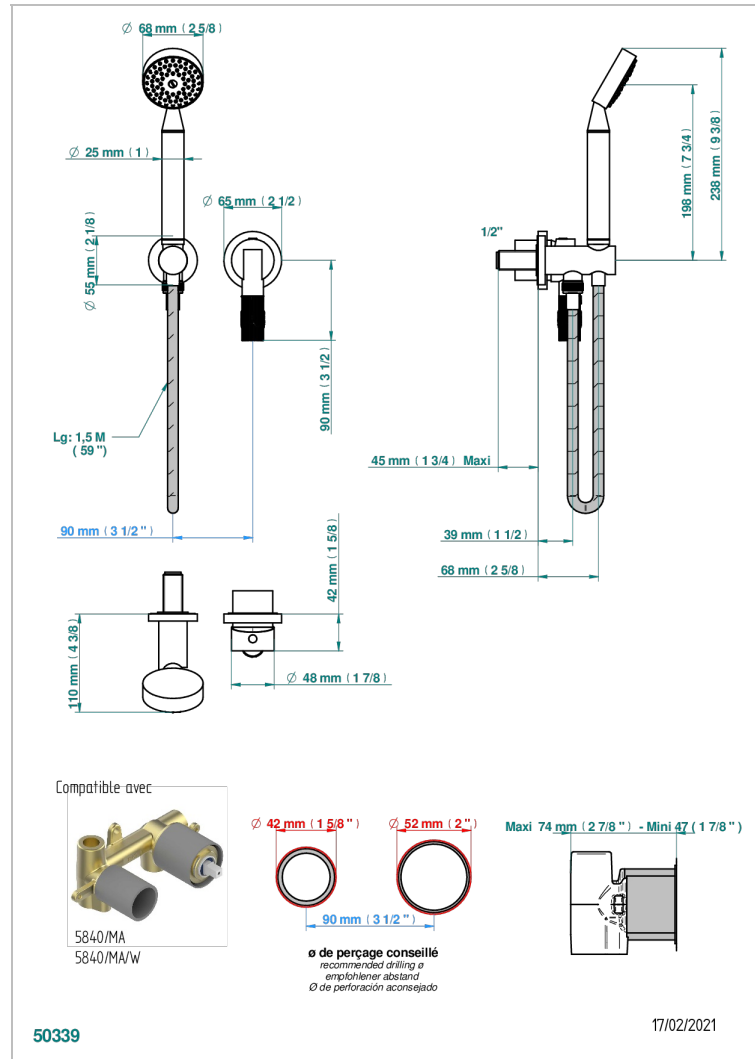

BAMBOU BLACK CRYSTAL

A33-6561B

Trim only for wall mixer with complete handshower on hook

CHARACTERISTIC

- Bambou Black crystal
- Trim only for wall mixer with complete handshower on hook

TECHNICAL SPECS

- Recommandé : 3 bars (max. 5 bars) - Advised : 43,5 psi (max. 72 psi)
- 9,5 l/min à 3 bars (2.5 gpm at 43.5 psi)

RELATED SKU'S

- Ref. G00-5840/MA Rough parts for concealed wall-mounted mixer with 1/2" outlet

AVAILABLE FINITIONS

Antique nickel - H28
Black ceram - D30
Blush PVD - H62
Brass color PVD - H49
Brown bronze color PVD - F33
Gold color PVD - H52