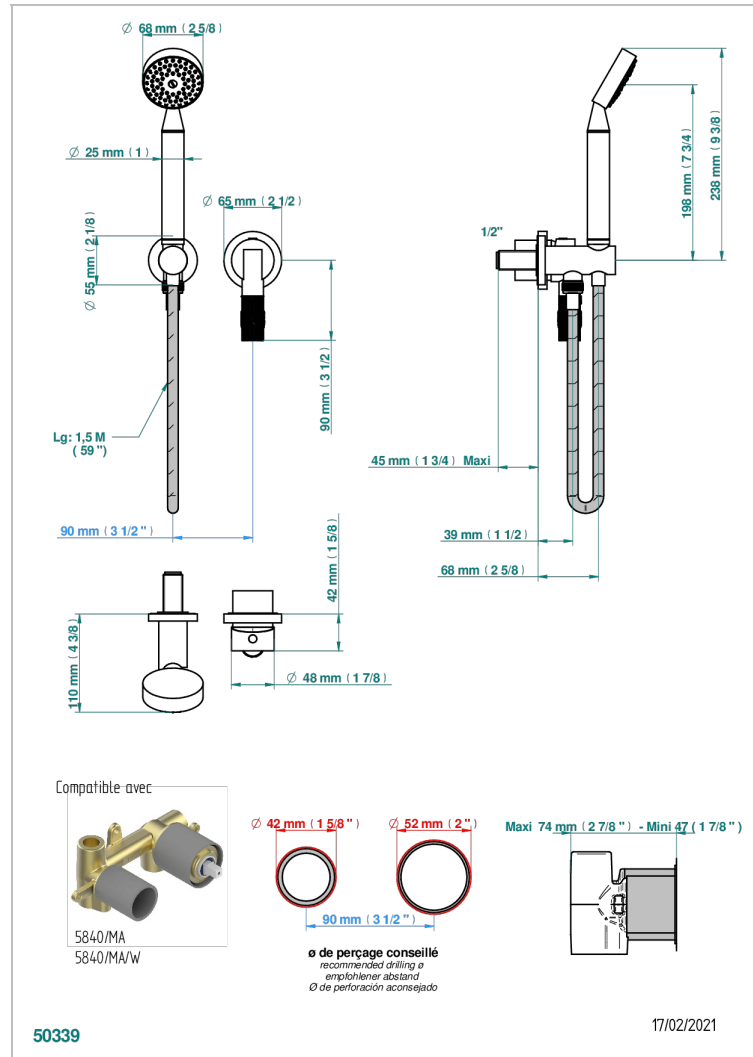

BAMBOU BLACK CRYSTAL

A33-6561B

Trim only for wall mixer with complete handshower on hook

CHARACTERISTIC

- Bambo Black crystal
- Trim only for wall mixer with complete handshower on hook

TECHNICAL SPECS

- Recommandé : 3 bars (max. 5 bars) - Advised : 43,5 psi (max. 72 psi)
- 9,5 l/min à 3 bars (2.5 gpm at 43.5 psi)

RELATED SKU'S

- Ref. G00-5840/MA Rough parts for concealed wall-mounted mixer with 1/2" outlet

AVAILABLE FINITIONS

Antique nickel - H28
Black ceram - D30
Blush PVD - H62
Brass color PVD - H49
Brown bronze color PVD - F33
Gold color PVD - H52