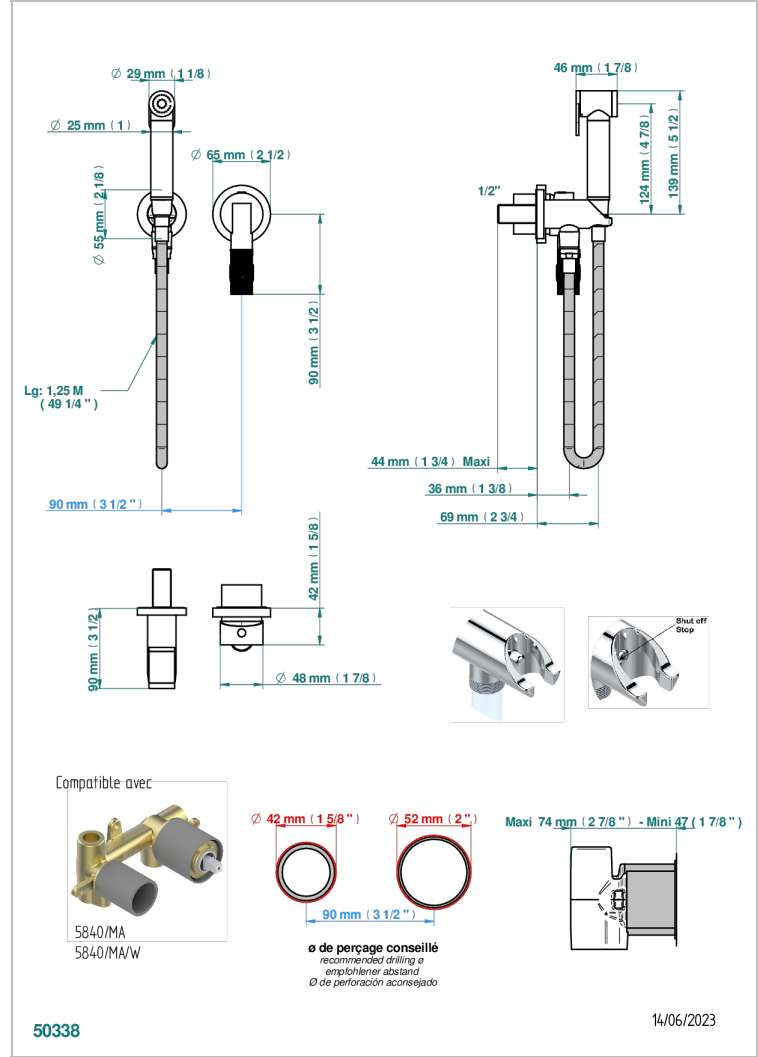

BAMBOU BLACK CRYSTAL

A33-5840/MBG

THG
PARIS

Trim only for WC douche including: trigger spray, wall mounted single lever mixer, reinforced hose (49 1/4"), wall outlet with integrated elbow with safety stopper

CHARACTERISTIC

- ACS : 19ACCLY412

STANDARDS

RELATED SKU'S

- Ref. G00-5840/MAUS Rough parts for concealed wall-mounted mixer with 1/2" outlet

AVAILABLE FINITIONS

Black ceram - D30
Blush PVD - H62
Brass color PVD - H49
Brown bronze color PVD - F33
Chrome polished - A02
Chrome polished / gold polished - G02

TECHNICAL SPECS

- Recommandé : 3 bars (max. 5 bars) - Advised : 43,5 psi (max. 72 psi)
- 9,5 l/min à 3 bars (2.5 gpm at 43.5 psi)