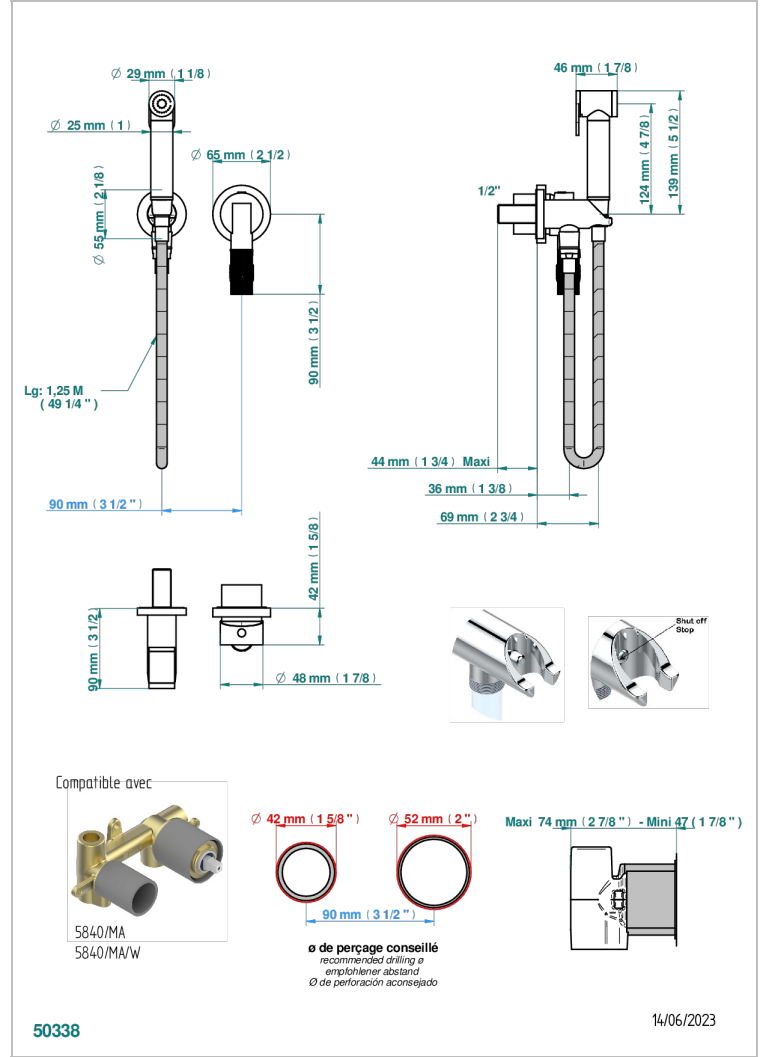

# BAMBOU BLACK CRYSTAL

A33-5840/MBG

THG  
PARIS

Trim only for WC douche including: trigger spray, wall mounted single lever mixer, reinforced hose (1.25m), wall outlet with integrated elbow with safety stopper

## CHARACTERISTIC

- ACS : 19ACCLY412

## RELATED SKU'S

- Ref. G00-5840/MA Rough parts for concealed wall-mounted mixer with 1/2" outlet